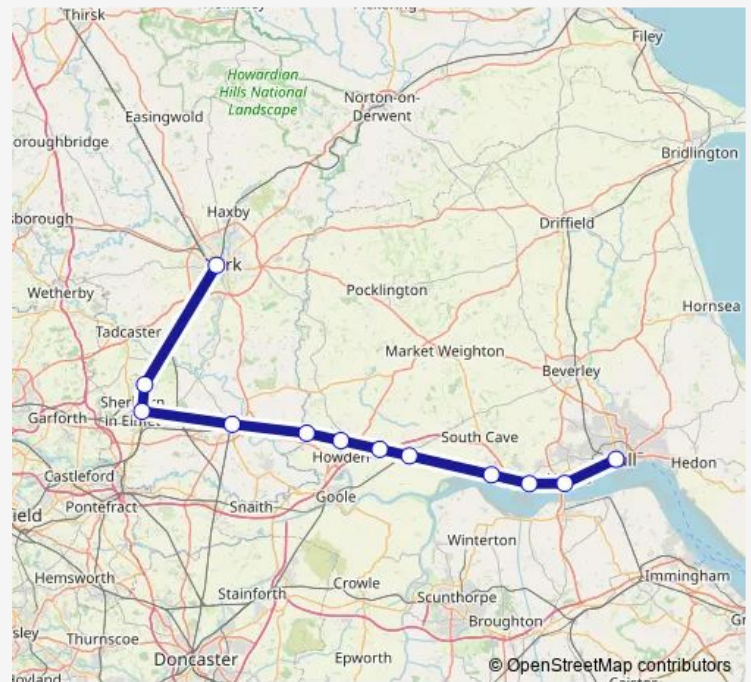

Rail Nt:Yrk->Hul NT train service from YRK to Hul

[Go to website](#)

Direction

York — Hull

12 stops

[Open route schedule](#)

- York
- Church Fenton
- Sherburn-in-Elmet
- Selby
- Wressle
- Howden
- Eastrington
- Gilberdyke
- Brough
- Ferriby
- Hessle
- Hull

Route schedule

York — Hull

Monday	05:36-21:44
Tuesday	05:36-21:44
Wednesday	05:36-21:44
Thursday	05:36-21:44
Friday	05:36-21:44
Saturday	05:36-21:44
Sunday	10:01-22:19

Route info

Direction: York

Stops: 12

Trip Duration: 1 hour 18 min

Sherburn-in-Elmet

Selby

Howden

Gilberdyke

Broomfleet

Brough

Ferriby

Hessle

Hull

Route schedule

York — Hull

Monday 06:15-22:47

Tuesday 06:15-22:47

Wednesday 06:15-22:47

Thursday 06:15-22:47

Friday 06:15-22:47