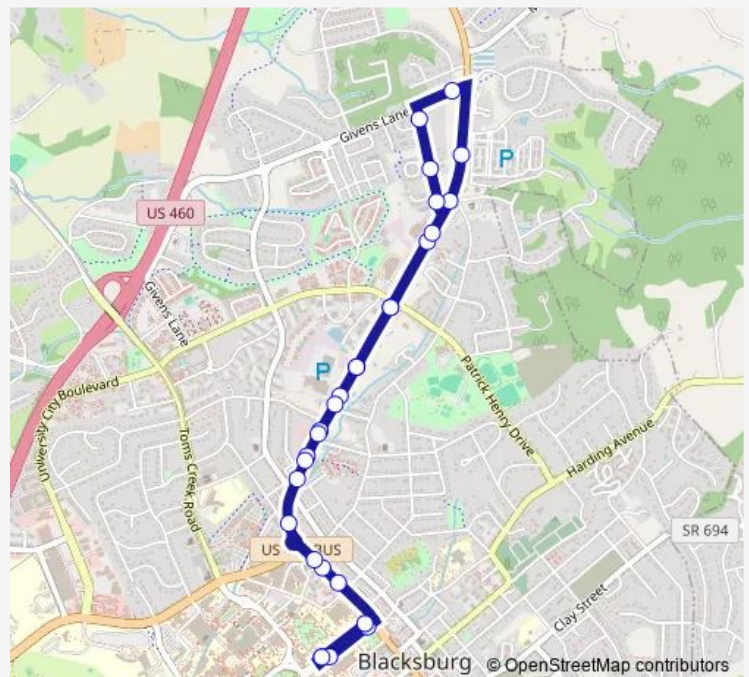

Direction

Squires Wbnd — Squires Wbnd

34 stops

[Open route schedule](#)

Squires Wbnd

Squires Ebnd

Alumni Mall Ebnd

Main/Turner Nbnd

1500 North Main Sbnd

Route schedule

Squires Wbnd — Squires Wbnd

Monday	07:00-23:45
Tuesday	07:00-23:45
Wednesday	07:00-23:45
Thursday	07:00-23:45
Friday	07:00-01:45 ⁺¹
Saturday	09:45-01:45 ⁺¹
Sunday	09:45-23:45

Route info

Direction: Squires Wbnd

Stops: 34

Trip Duration: 0 hour 22 min

Msn — Main Street North

Pheasant Run

Seneca/Patrick Henry Sbd

Patrick Henry/Seneca Ebnd

Thursday	07:15-21:15
----------	-------------

Friday	07:15-21:15
--------	-------------

Saturday	—
----------	---

Sunday	—
--------	---

Route info

Direction: Squires Wbnd

Stops: 28

Trip Duration: 0 hour 20 min