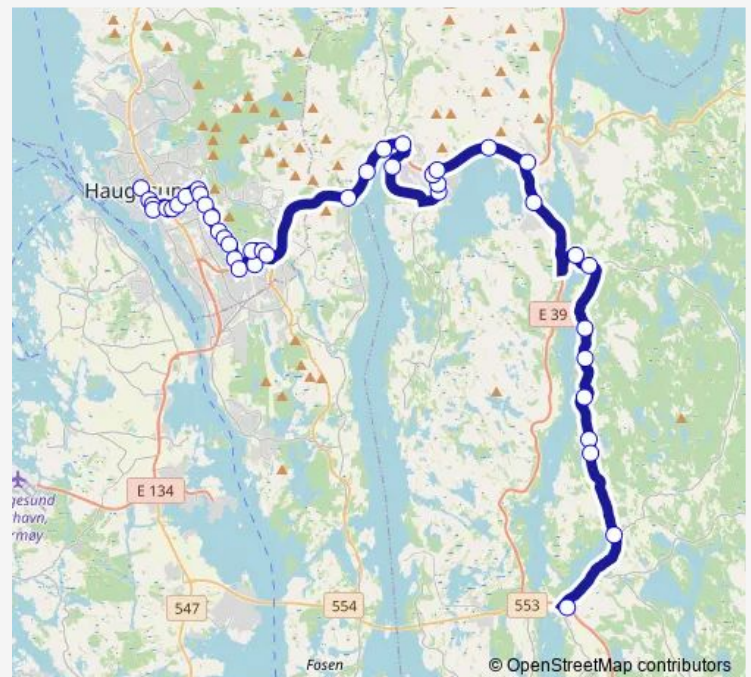

### Route schedule

Sørhauggata/Torggata — Slåttevik E39

Monday	—
Tuesday	—
Wednesday	—
Thursday	—
Friday	—
Saturday	—
Sunday	03:15

### Route info

Direction: Sørhauggata/Torggata

Stops: 42

Trip Duration: 0 hour 59 min

© OpenStreetMap contributors

■ N286

BusMaps

Skre E134