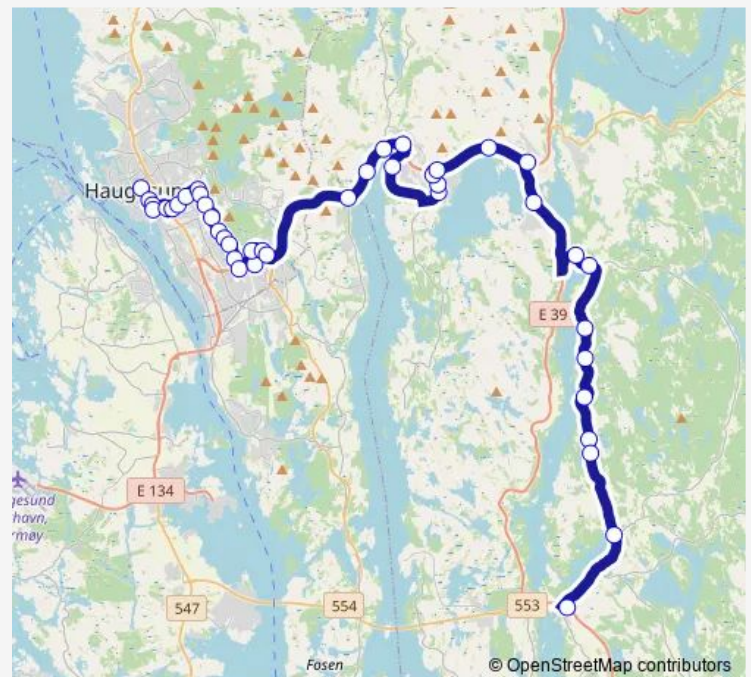

### Route schedule

Sørhauggata/Torggata — Slåttevik E39

Monday	—
Tuesday	—
Wednesday	—
Thursday	—
Friday	—
Saturday	—
Sunday	03:15

### Route info

Direction: Sørhauggata/Torggata

Stops: 42

Trip Duration: 0 hour 59 min

© OpenStreetMap contributors

■ N286

BusMaps

Skre E134