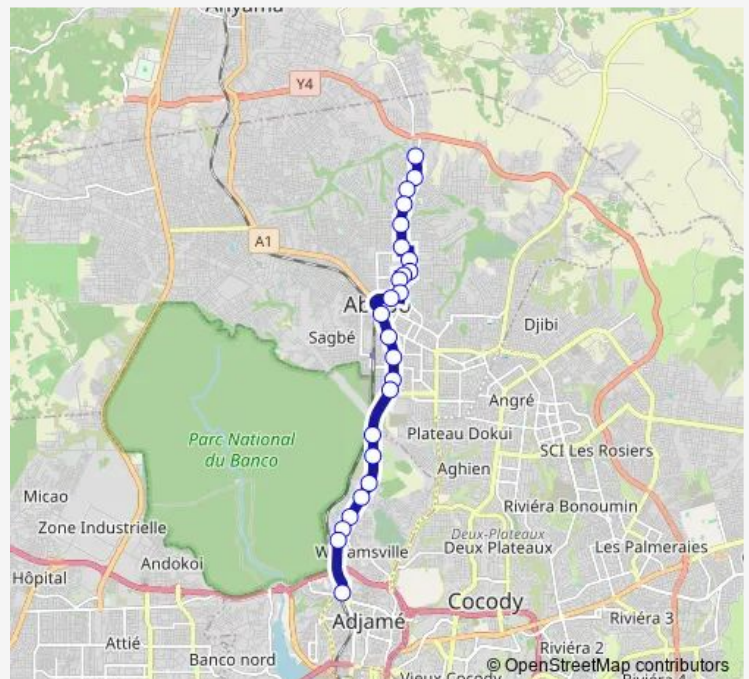

### Route schedule

Gare Nord — Terminus Akéikoi

Monday 06:00

Tuesday 06:00

Wednesday 06:00

Thursday 06:00

Friday 06:00

Saturday 06:00

### Route info

Direction: Gare Nord

Stops: 28

Trip Duration: 0 hour 50 min

08 — Abobo Akeikoi ↔ Gare Nord

Bicici

Carrefour Chibrou

Pharmacie Route Akéikoi