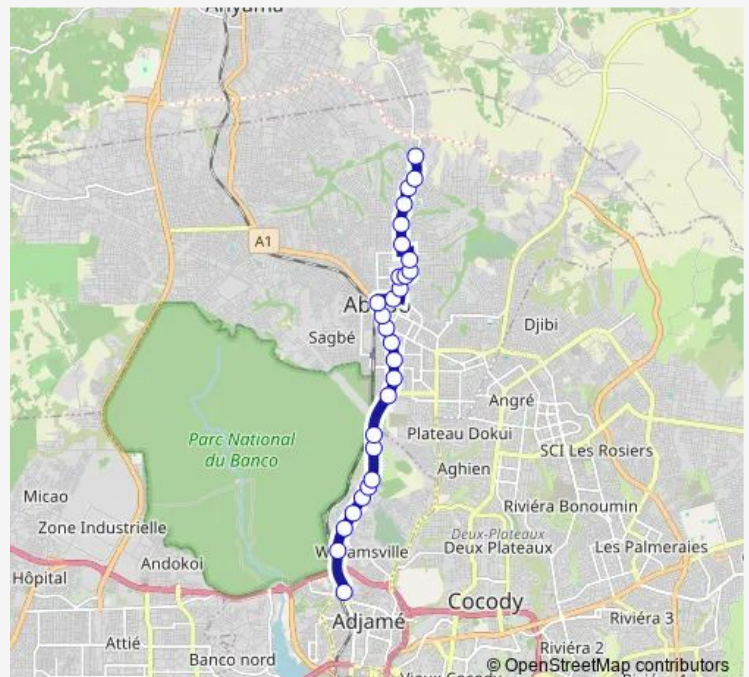

### Route schedule

Terminus Akéikoi — Gare Nord

Monday 06:00

Tuesday 06:00

Wednesday 06:00

Thursday 06:00

Friday 06:00

Saturday 06:00

### Route info

Direction: Terminus Akéikoi

Stops: 25

Trip Duration: 0 hour 39 min

08 — Abobo Akeikoi ↔ Gare Nord

Macaci

Sodeci

Future Gare Routière (Humuci)