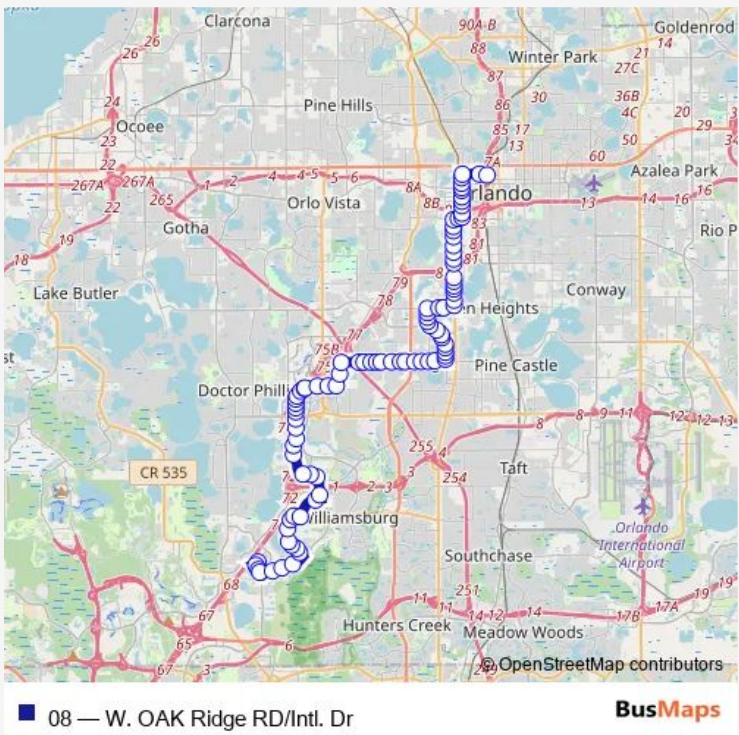

Bus 08 W. OAK Ridge RD/Intl. Dr

[Go to website](#)

Direction
 N Garland AVE AND W Amelia St — Regency Village DR AND Vineland Ave

98 stops

[Open route schedule](#)

- N Garland AVE AND W Amelia St
- W Amelia ST AND Ronald Blocker Ave
- W Amelia ST AND N Parramore Ave
- N Westmoreland DR AND W Amelia St
- N Westmoreland DR AND Bentley St
- N Westmoreland DR AND W Robinson St
- N Westmoreland DR AND W Washington St
- N Westmoreland DR AND W Central Blvd
- S Westmoreland DR AND W Church St
- S Westmoreland DR AND W South St
- S Westmoreland DR AND W Anderson St
- S Westmoreland DR AND Conley St
- S Westmoreland DR AND W Gore St
- S Orange Blossom TRL AND W Gore St
- S Orange Blossom TRL AND Columbia St
- S Orange Blossom TRL AND Grand St
- S Orange Blossom TRL AND W Miller Ave
- S Orange Blossom TRL AND W Kaley Ave
- S Orange Blossom TRL AND 23rd St
- S Orange Blossom TRL AND W Michigan St
- S Orange Blossom TRL AND 29th St

Route schedule

N Garland AVE AND W Amelia St — Regency Village DR AND Vineland Ave

Monday	05:00-00:15 ⁺¹
Tuesday	05:00-00:15 ⁺¹
Wednesday	05:00-00:15 ⁺¹
Thursday	05:00-00:15 ⁺¹
Friday	05:00-00:15 ⁺¹
Saturday	04:45-21:45
Sunday	05:15-21:45

Route info

Direction: N Garland AVE AND W Amelia St

Stops: 98

Trip Duration: 1 hour 37 min

S Orange Blossom TRL AND 37th St

S Orange Blossom TRL AND 39th St

S Orange Blossom TRL AND 42nd St

S Orange Blossom TRL AND 43rd St

S Orange Blossom TRL AND 45th St

Holden AVE AND S Orange Blossom Trl

Holden AVE AND S RIO Grande Ave

Holden AVE AND S RIO Grande Ave

S Texas Avenue AND Holden Avenue

S Texas Avenue AND Buchanan BAY Circle

S Texas AVE AND Downing St