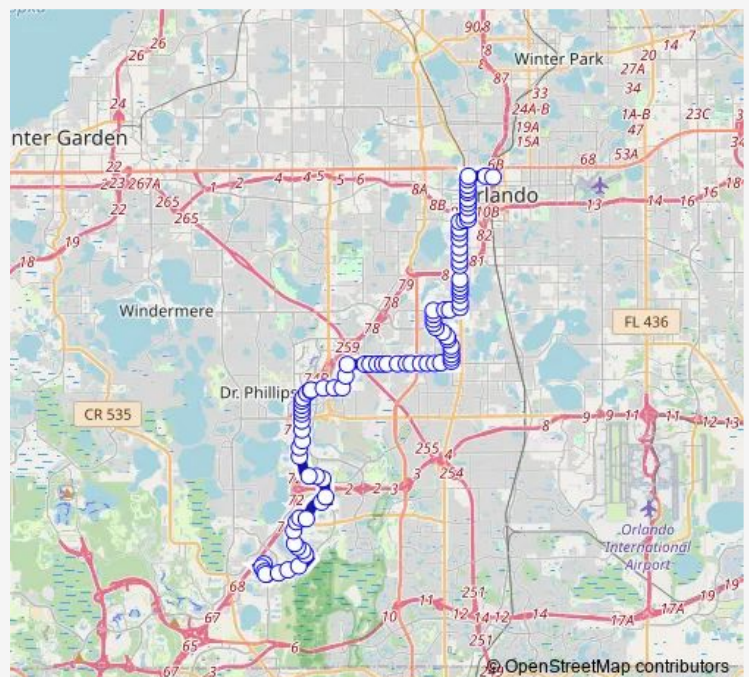

Bus 08 W. OAK Ridge RD/Intl. Dr

[Go to website](#)

Direction

N Garland AVE AND W Amelia St — Regency Village DR AND Vineland Ave

98 stops

[Open route schedule](#)

- N Garland AVE AND W Amelia St
- W Amelia ST AND Ronald Blocker Ave
- W Amelia ST AND N Parramore Ave
- N Westmoreland DR AND W Amelia St
- N Westmoreland DR AND Bentley St
- N Westmoreland DR AND W Robinson St
- N Westmoreland DR AND W Washington St
- N Westmoreland DR AND W Central Blvd
- S Westmoreland DR AND W Church St
- S Westmoreland DR AND W South St
- S Westmoreland DR AND W Anderson St
- S Westmoreland DR AND Conley St
- S Westmoreland DR AND W Gore St
- S Orange Blossom TRL AND W Gore St
- S Orange Blossom TRL AND Columbia St
- S Orange Blossom TRL AND Grand St
- S Orange Blossom TRL AND W Miller Ave
- S Orange Blossom TRL AND W Kaley Ave
- S Orange Blossom TRL AND 23rd St
- S Orange Blossom TRL AND W Michigan St
- S Orange Blossom TRL AND 29th St

Route schedule

N Garland AVE AND W Amelia St — Regency Village DR AND Vineland Ave

Monday	05:00-00:15 ⁺¹
Tuesday	05:00-00:15 ⁺¹
Wednesday	05:00-00:15 ⁺¹
Thursday	05:00-00:15 ⁺¹
Friday	05:00-00:15 ⁺¹
Saturday	04:45-21:45
Sunday	05:15-21:45

Route info

Direction: N Garland AVE AND W Amelia St

Stops: 98

Trip Duration: 1 hour 19 min

08 — W. OAK Ridge RD/Intl. Dr

S Orange Blossom TRL AND 37th St

S Orange Blossom TRL AND 39th St

S Orange Blossom TRL AND 42nd St