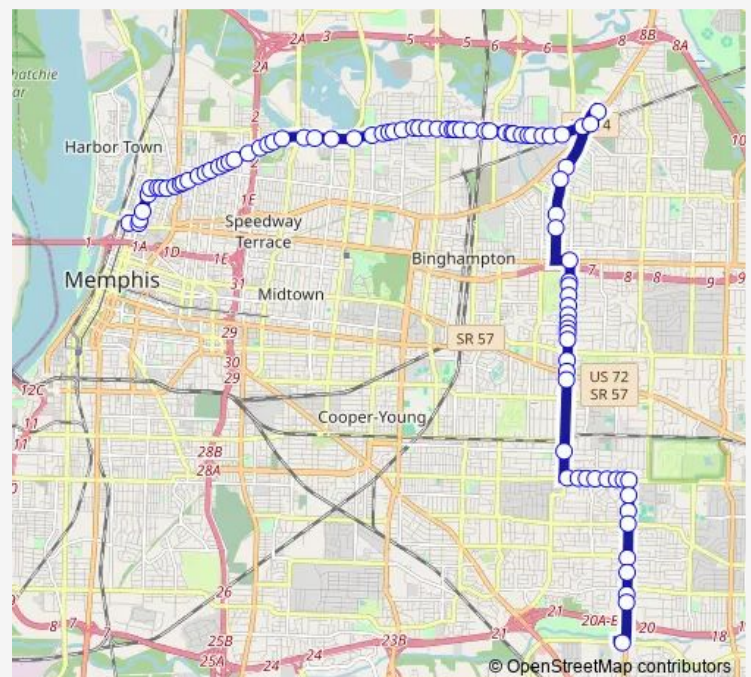

Highland@Lilly

Highland@Walnut Grove

Highland@Northwood Dr

Route schedule

American WAY Transit Center — William Hudson Transit Center

Monday 06:48-22:45

Tuesday 06:48-22:45

Wednesday 06:48-22:45

Thursday 06:48-22:45

Friday 06:48-22:45

Saturday 07:48-19:45

Sunday 09:48-17:48

Route info

Direction: American WAY Transit Center

Stops: 91

Trip Duration: 0 hour 57 min

08 — Chelsea & Highland

Highland@Oakley Ave

Highland St@Waynoka

Highland@Charleswood Ave

Highland@Shirlwood

Highland@Philwood Ave

Summer Ave@National St

National@Tutwiler

Thursday 05:15-22:15

Friday 05:15-22:15

Saturday 06:45-18:15

Sunday 08:15-16:45

Route info

Direction: William Hudson Transit Center

Stops: 91

Trip Duration: 0 hour 57 min