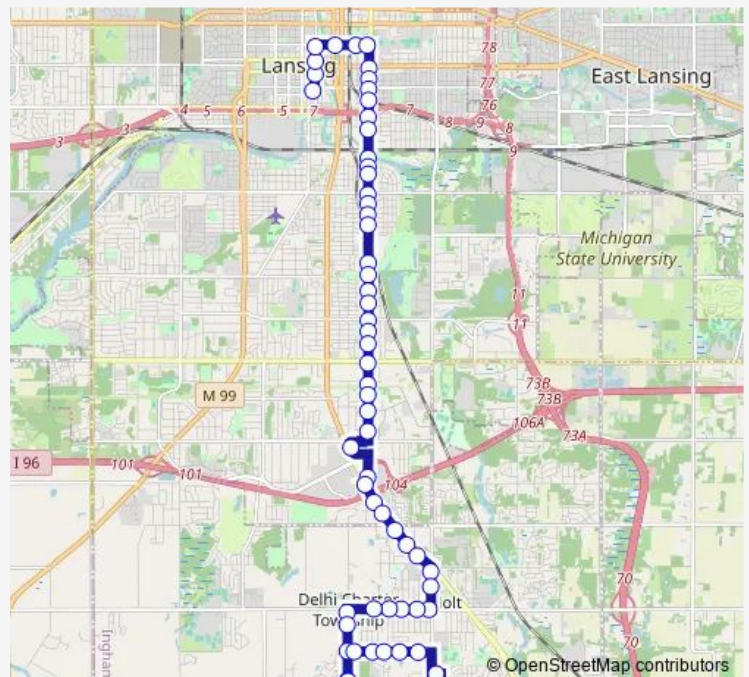

SBD Pennsylvania past Pacific Ave

SBD Pennsylvania past Tisdale

SBD Pennsylvania past Alden Dr

Route schedule

Cata Trans Center — WBD Davlind before Aurelius

Monday 06:02-22:15

Tuesday 05:32-21:30

Wednesday 06:07-19:15

Thursday 05:32-21:30

Friday 06:02-22:15

Saturday 07:24-22:00

Sunday 07:51-18:00

Route info

Direction: Cata Trans Center

Stops: 61

Trip Duration: 0 hour 41 min

08 — Pennsylvania - Holt

SBD Pennsylvania past Dexter D

SBD Pennsylvania past Irvington Ave

SBD Pennsylvania before Maplehill

SBD Pennsylvania past Cavanaugh

SBD Pennsylvania past Samantha

SBD Pennsylvania past Kendon Dr

SBD Pennsylvania past Jolly Rd

SBD Pennsylvania past Armstrong

SBD Pennsylvania before Louisa St

SBD Pennsylvania past Keystone

SBD Pennsylvania pastandrew Jackson

Meijer S Penn BC East Side

SBD Pennsylvania before Pierpoint