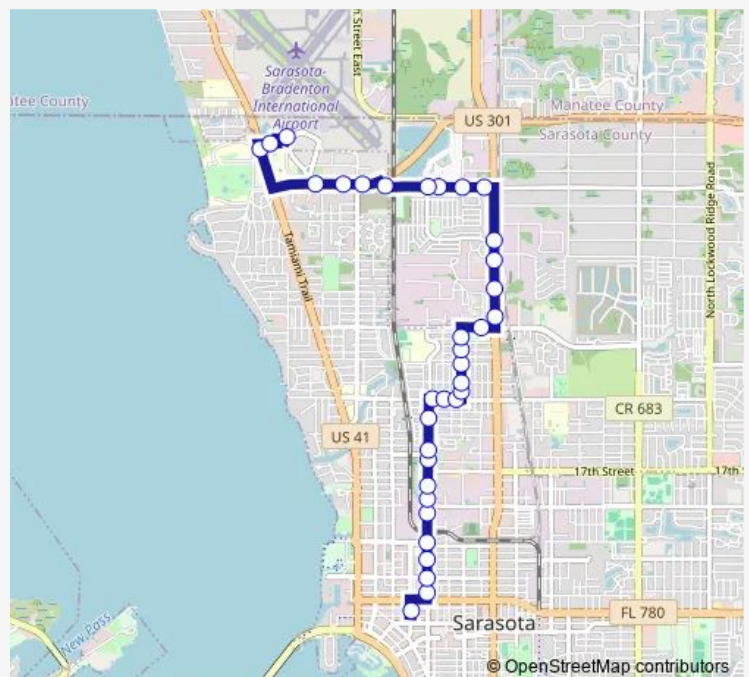

N Washington Blvd @ Sanford CIR Ns

N Washington Blvd @ Northgate Blvd

N Washington Blvd @ Myrtle St

N Osprey AVE @ 35th St

N Osprey AVE @ 33rd St

N Osprey AVE @ 31st St

N Osprey AVE @ 29th St

N Osprey AVE @ DR Martin Luther King JR Way

DR Martin Luther King JR WAY @ Church Ave

DR Martin Luther King JR WAY @ Goodrich Ave

N Orange AVE @ DR Martin Luther King JR Way

Route schedule

Airport CIR @ Bradenton Connector Ns — Downtown Transfer Station

Monday 06:27-21:14

Tuesday 06:27-21:14

Wednesday 06:27-21:14

Thursday 06:27-21:14

Friday 06:27-21:14

Saturday 06:27-21:14

Sunday 07:15-18:15

Route info

Direction: Airport CIR @ Bradenton Connector Ns

Stops: 33

Trip Duration: 0 hour 21 min

08 — Downtown/N Orange/US 301/Srq

N Orange AVE @ 23rd St

N Orange AVE @ 20th St

N Orange AVE @ 18th St

Orange AVE @ 17th St