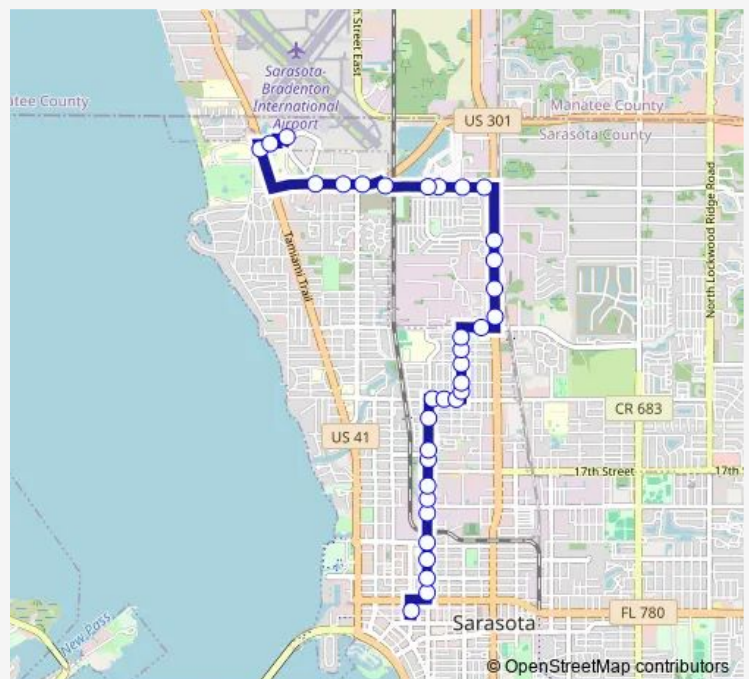

N Washington Blvd @ Sanford CIR Ns

N Washington Blvd @ Northgate Blvd

N Washington Blvd @ Myrtle St

N Osprey AVE @ 35th St

N Osprey AVE @ 33rd St

N Osprey AVE @ 31st St

N Osprey AVE @ 29th St

N Osprey AVE @ DR Martin Luther King JR Way

DR Martin Luther King JR WAY @ Church Ave

DR Martin Luther King JR WAY @ Goodrich Ave

N Orange AVE @ DR Martin Luther King JR Way

Route schedule

Airport CIR @ Bradenton Connector Ns — Downtown Transfer Station

Monday 06:27-21:14

Tuesday 06:27-21:14

Wednesday 06:27-21:14

Thursday 06:27-21:14

Friday 06:27-21:14

Saturday 06:27-21:14

Sunday 07:15-18:15

Route info

Direction: Airport CIR @ Bradenton Connector Ns

Stops: 33

Trip Duration: 0 hour 20 min

08 — Downtown/N Orange/US 301/Srq

N Orange AVE @ 23rd St

N Orange AVE @ 20th St

N Orange AVE @ 18th St

Orange AVE @ 17th St