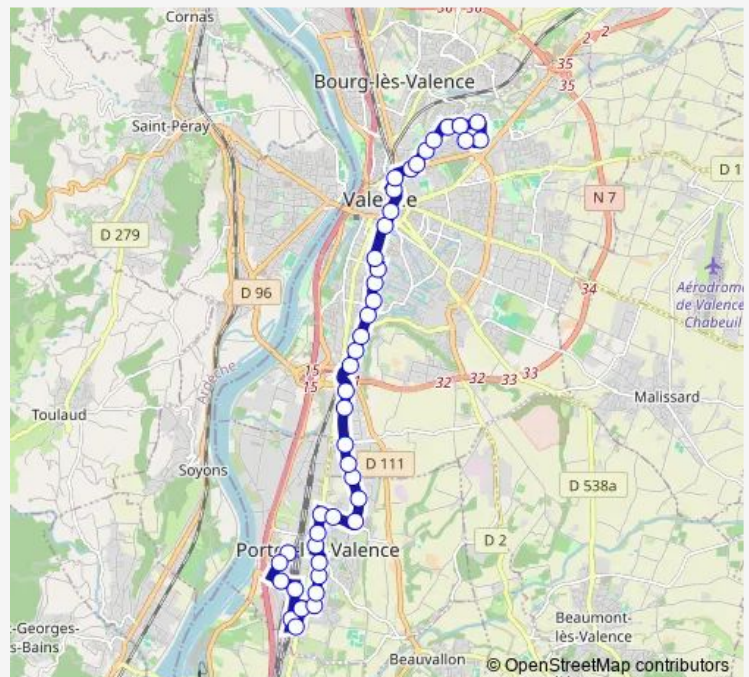

Cite DE L'Escalade

Mourettes

Jacquard

Route schedule

Portes Leger — Valence Chamberliere

Monday 06:03-19:58

Tuesday 06:03-19:58

Wednesday 06:03-19:58

Thursday 06:03-19:58

Friday 06:03-19:58

Saturday 06:10-19:35

Sunday —

Route info

Direction: Portes Leger

Stops: 43

Trip Duration: 0 hour 43 min

Genissieu

Valence Cecile

Gare DE Valence

Valence Pole BUS Quai D

Turin

Securite Sociale

Dunkerque

Barnave

Wednesday 06:28-20:03

Thursday 06:28-20:03

Friday 06:28-20:03

Saturday 06:28-20:03

Sunday —

Route info

Direction: Valence Chamberliere

Stops: 43