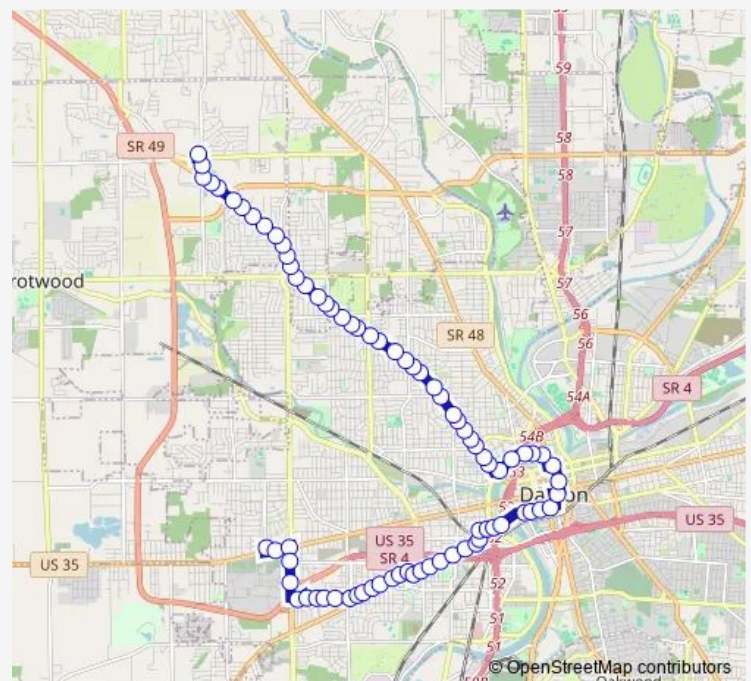

Lakeview @ Dearborn

Lakeview AV @ Ruth Av

Lakeview @ Eleanor

Lakeview @ Clifton

Lakeview @ Adelite

Lakeview @ Randolph

Lakeview @ Clement

Lakeview @ Germantown

Germantown @ Lakeview

Germantown @ Danner

Germantown @ Euclid

Route schedule

Westtown Hub — Northwest Hub

Monday 04:46-23:56

Tuesday 04:46-23:56

Wednesday 04:46-23:56

Thursday 04:46-23:56

Friday 04:46-23:56

Saturday 04:47-23:56

Sunday 04:47-23:56

Route info

Direction: Westtown Hub

Stops: 78

Trip Duration: 0 hour 49 min

08 — Route 8

Germantown @ Paul Lawrence Dunbar

Germantown @ Broadway

Germantown @ Krug

Germantown ST @ Washington

Mound @ Germantown

Mound @ Norwood

Norwood @ 334 Norwood