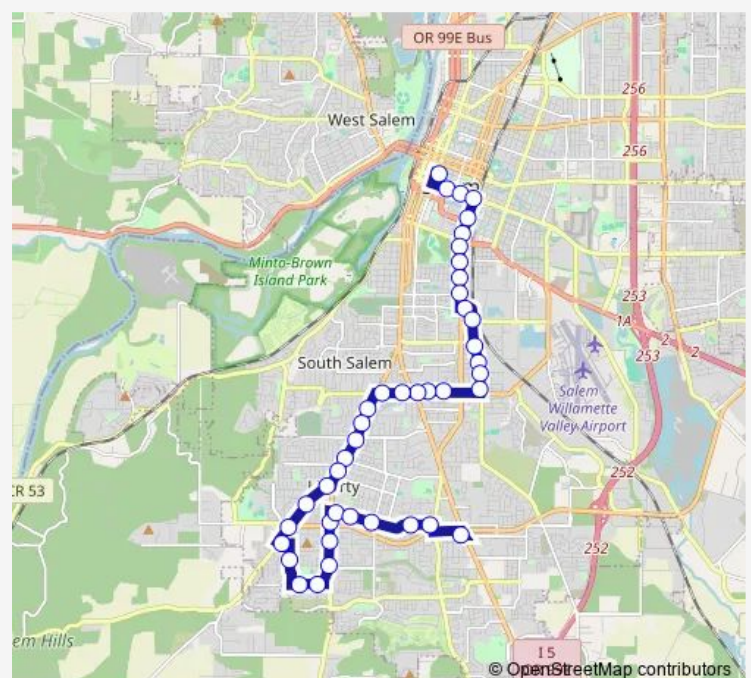

Skyline @ Liberty Circle

Liberty @ Hrubetz

Liberty @ Gregory

Route schedule

Barnes @ Commercial — Downtown Transit Center - Bay |

Monday 05:45-22:45

Tuesday 05:45-22:45

Wednesday 05:45-22:45

Thursday 05:45-22:45

Friday 05:45-22:45

Saturday 06:41-20:35

Sunday —

Route info

Direction: Barnes @ Commercial

Stops: 44

Trip Duration: 0 hour 46 min

08 — 12th / Liberty

Liberty @ Friendship

Liberty @ Vine

Liberty @ Harvard

Liberty @ Madrona

Madrona @ Halifax

Madrona @ Hillview

Madrona @ Commercial

Stops: 42

Trip Duration: 0 hour 34 min

Liberty @ Cunningham

Skyline @ Liberty Circle

Skyline @ Joseph

Skyline @ Kuebler

Summercrest @ Springcrest

Red Leaf @ Elmwood