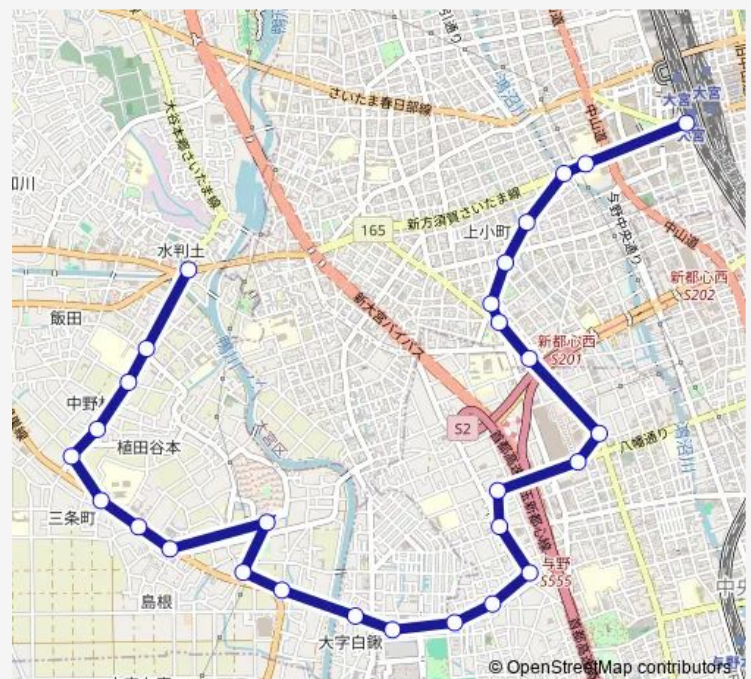

東光院前

Route schedule

大宮駅西口 — 水判土

Monday 21:26-23:10

Tuesday 21:26-23:10

Wednesday 21:26-23:10

Thursday 21:26-23:10

Friday 21:26-23:10

Saturday 20:08-23:05

Sunday 19:42-22:48

Route info

Direction: 大宮駅西口

Stops: 28

Trip Duration: 0 hour 30 min

大 4 1

BusMaps

三条町東

大宮南高校

三条町

植田谷

大宮光陵高校

観音寺

水判土

大 4 1 Bus time schedules and route maps are available in an offline PDF at busmaps.com. Use the busmaps.com website to see live bus times, train schedule or subway schedule, and step-by-step directions for all public transit in Saitama