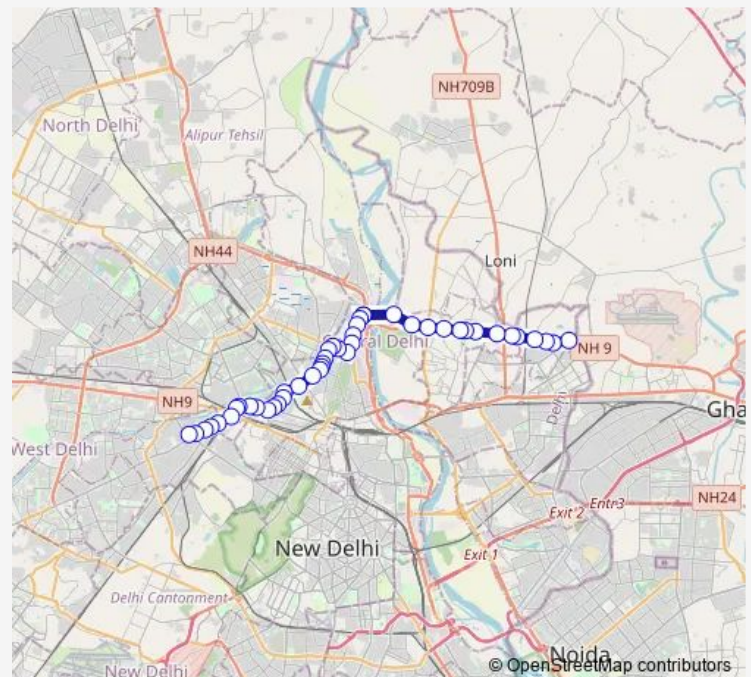

Bhajanpura

Khajuri

Rajeev Nagar (Signature Bridge)

Gurudwara Nanak Sar

Wazirabad Crossing Nehru Vihar Crossing

Nehru Vihar Xing

Police Station Timarpur

Balak Ram Hospital

Thursday 06:25-22:15

Friday 06:25-22:15

Saturday 06:25-22:15

Sunday 06:25-22:15

Route info

Direction: Harsh Vihar Terminal

Stops: 45

Trip Duration: 1 hour 22 min