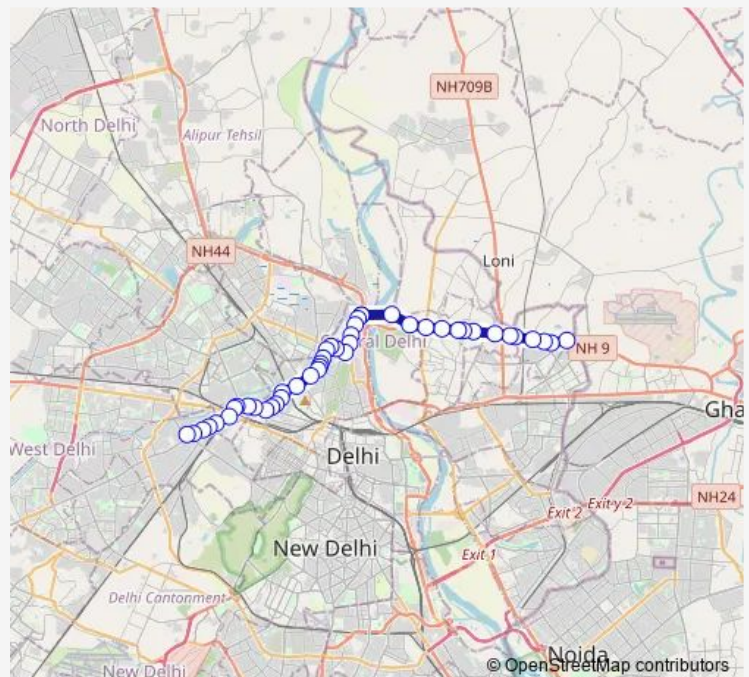

Thursday 06:25-22:15

Friday 06:25-22:15

Saturday 06:25-22:15

Sunday 06:25-22:15

Route info

Direction: Harsh Vihar Terminal

Stops: 45

Trip Duration: 1 hour 22 min