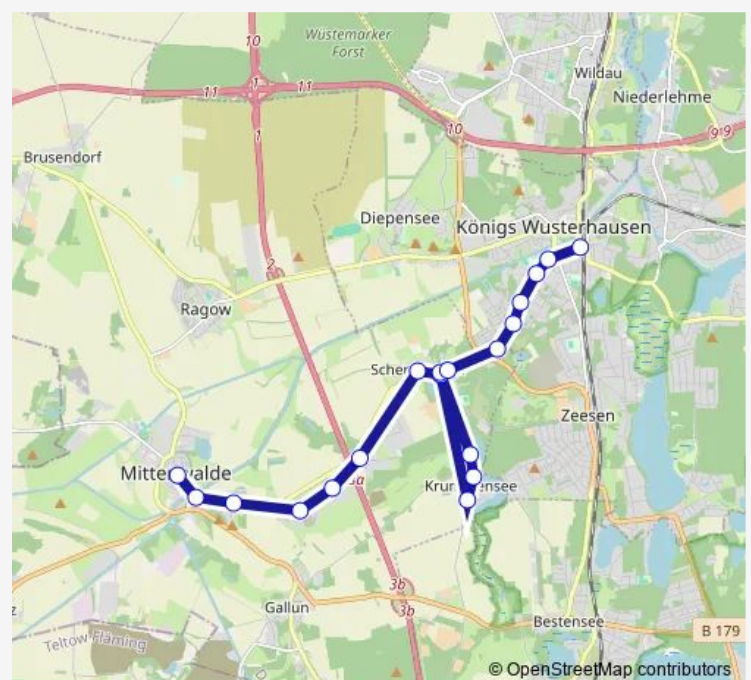

### Direction

Mittenwalde, Yorckstr.(1) — S Königs Wusterhausen Bhf (5)

19 stops

[Open route schedule](#)

Mittenwalde, Yorckstr.(1)

Mittenwalde, Baruther Vorstadt

Mittenwalde, Ruppinstr.

Mittenwalde, Zülowstr.

Schenkendorf, Friedhof

Kwh, Schorfheider Str.

Kwh, Erich-Weinert-Str.

Kwh, Fontane Center

Kwh, Luckenwalder Str./Goethestr.

Kwh, Luckenwalder Str.

S Königs Wusterhausen Bhf (5)

### Route schedule

Mittenwalde, Yorckstr.(1) — S Königs Wusterhausen Bhf (5)

Monday	—
Tuesday	21:05
Wednesday	—
Thursday	—
Friday	—
Saturday	21:05
Sunday	—

### Route info

Direction: Mittenwalde, Yorckstr.(1)

Stops: 19

Trip Duration: 0 hour 28 min

729 Bus time schedules and route maps are available in an offline PDF at [busmaps.com](https://busmaps.com). Use the [busmaps.com](https://busmaps.com) website to see live bus times, train schedule or subway schedule, and step-by-step directions for all public transit in Mittenwalde