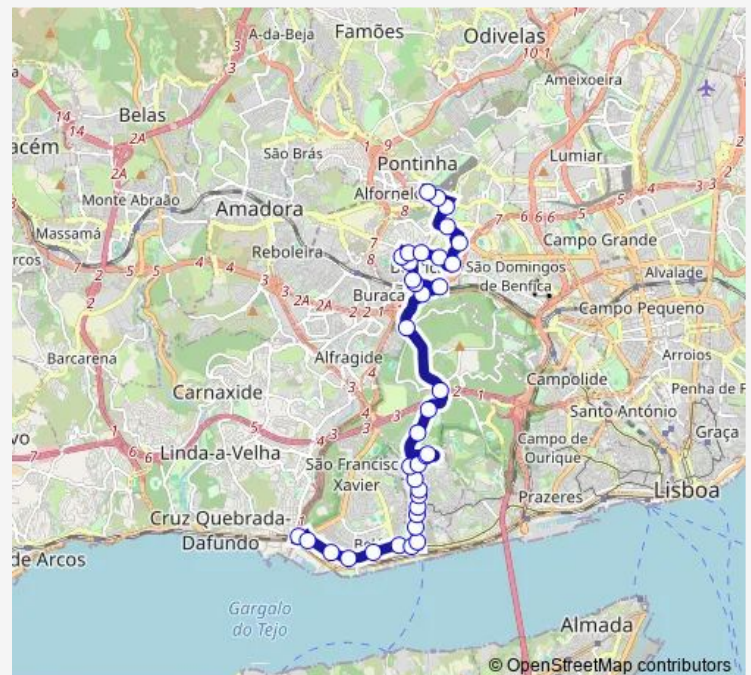

Thursday 21:47-22:30

Friday 21:47-22:30

Saturday 21:52-22:15

Sunday 21:50-22:15

Route info

Direction: Algés

Stops: 37

Trip Duration: 0 hour 41 min