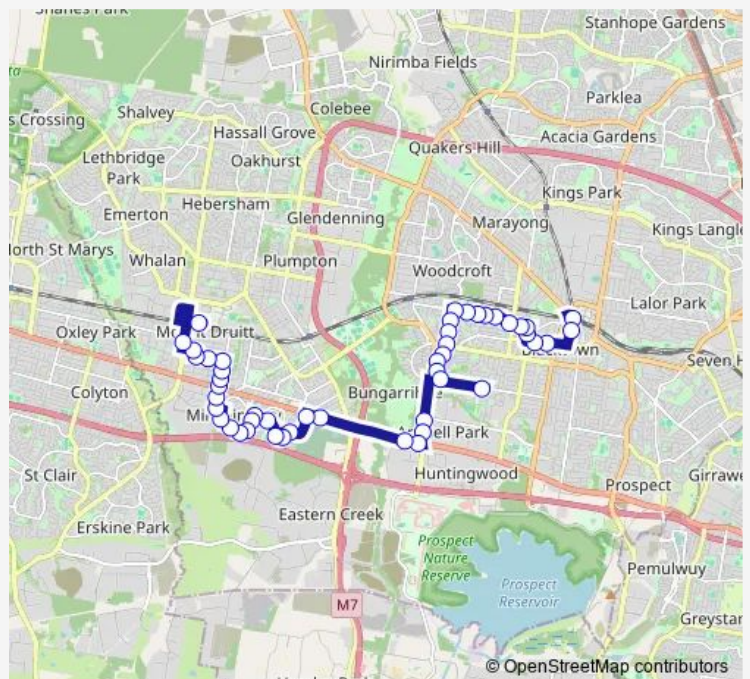

Minchin Dr Opp Barossa Dr

Minchin Dr Opp Fleurs St

17 Fleurs St

Fleurs St Before Great Western Hwy

Route schedule

Mount Druitt Station, Stand A — Blacktown Station, Stand E

Monday 07:23-22:37

Tuesday 07:23-22:37

Wednesday 07:23-22:37

Thursday 07:23-22:37

Friday 07:23-22:37

Saturday 06:38-22:25

Sunday 08:13-20:16

Route info

Direction: Mount Druitt Station, Stand A

Stops: 45

Trip Duration: 0 hour 51 min

729 — Blacktown to Mount Druitt via Minchinbury

Great Western Hwy After Minchinbury St

Great Western Hwy Opp Rudders Lane

Doonside Rd Opp Holbeche Rd

Tyndale Christian School, Bus Bay, Douglas Rd