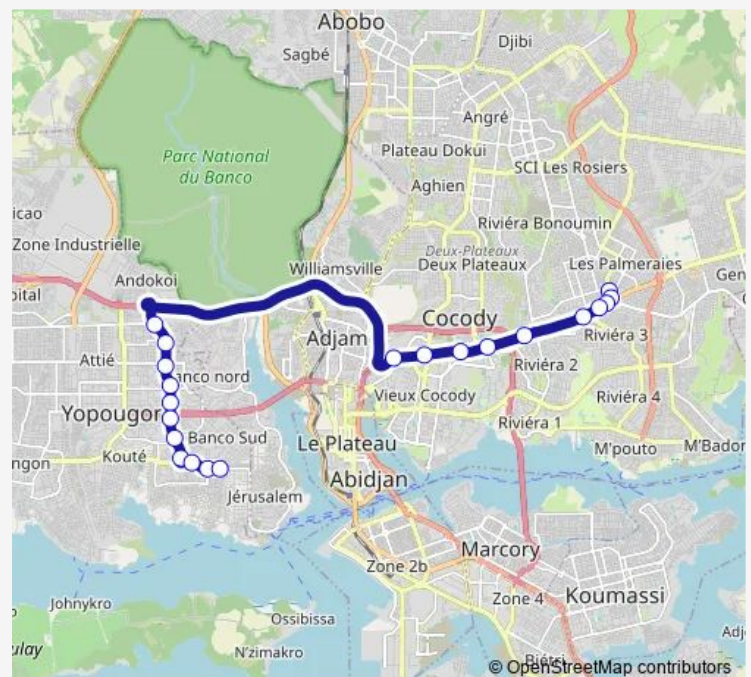

## Bus 729 Cocody Riviera Palmeraie ↔ Yopougon Koweït

[Go to website](#)

### Route schedule

Ogood Food — Terminus Mosquée Koweït

Monday 06:00

Tuesday 06:00

Wednesday 06:00

Thursday 06:00

Friday 06:00

Saturday 06:00

### Route info

Direction: Ogood Food

Stops: 21

Trip Duration: 0 hour 50 min

729 — Cocody Riviera Palmeraie ↔ Yopougon Koweït