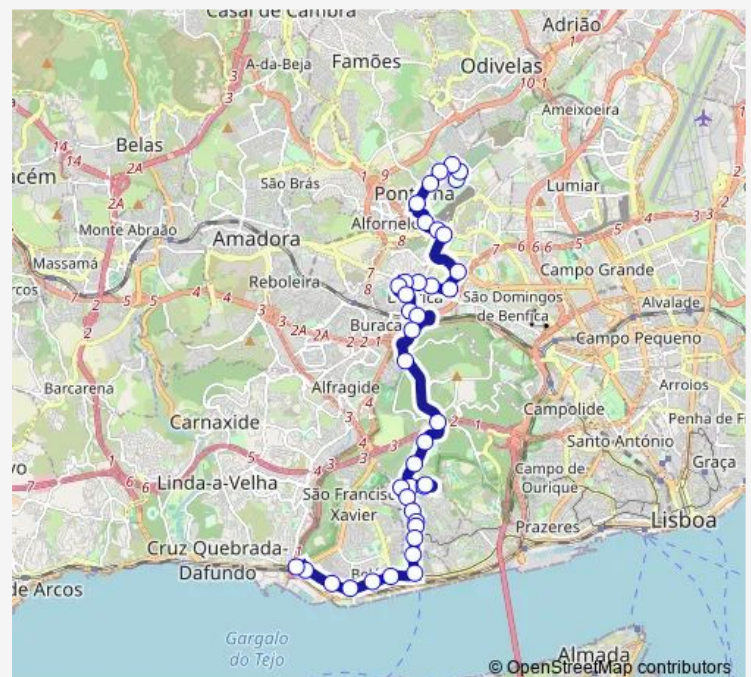

Thursday 06:25-21:30

Friday 06:25-21:30

Saturday 06:25-21:30

Sunday 06:30-21:30

Route info

Direction: Algés

Stops: 43

Trip Duration: 1 hour 2 min