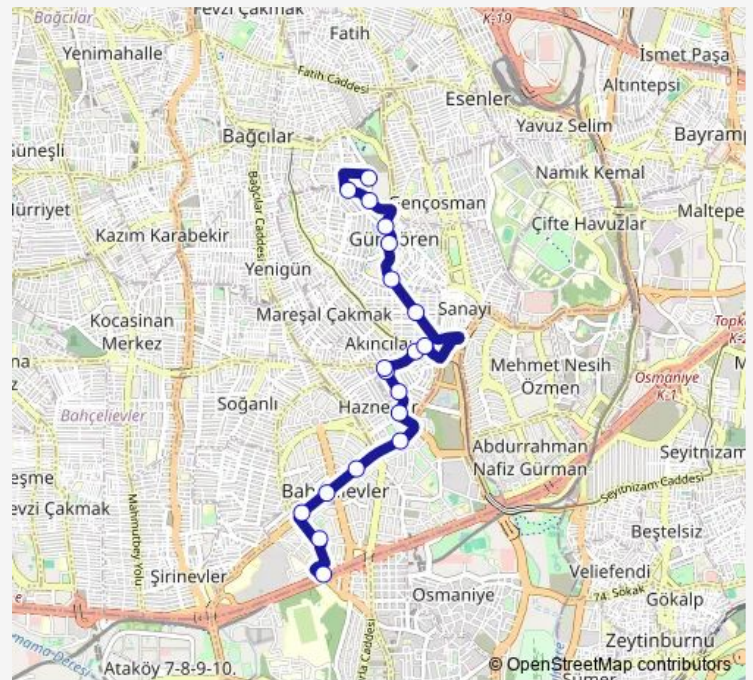

BAĞCILAR DEVLET HASTANESİ

Route schedule

Bahçelievler — BAĞCILAR DEVLET HASTANESİ

Monday 05:40

Tuesday 05:40

Wednesday 05:40

Thursday 05:40

Friday 05:40

Saturday 05:40

Sunday 05:35

Route info

Direction: Bahçelievler

Stops: 19

Trip Duration: 0 hour 18 min

Direction

BAĞCILAR DEVLET HASTANESİ — Bahçelievler

Monday 05:40

Tuesday 05:40

Wednesday 05:40

Thursday 05:40

Friday 05:40

Saturday 05:40

Sunday 05:40

Route info