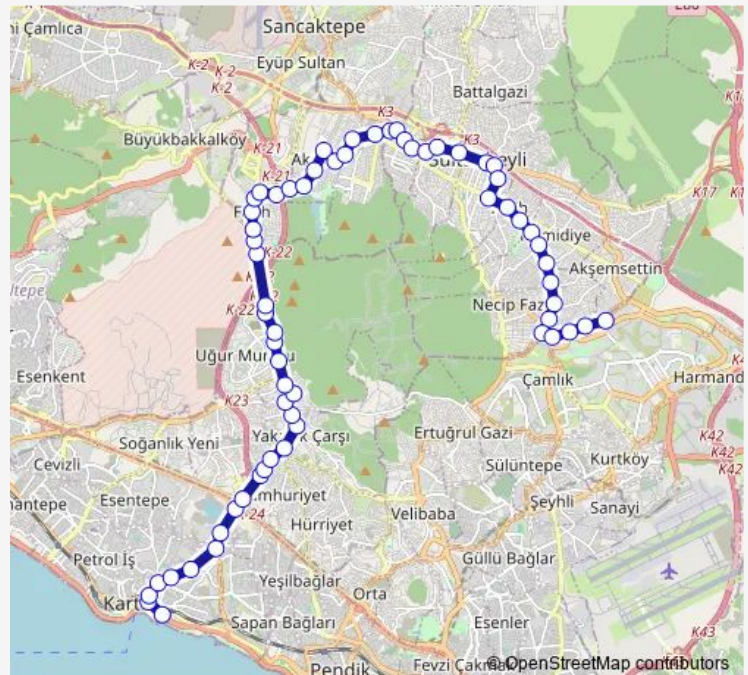

HASANPAŞA

Route schedule**SULTANBEYLİ PERONLAR — KARTAL**

Monday 05:30-21:20

Tuesday 05:30-21:20

Wednesday 05:30-21:20

Thursday 05:30-21:20

Friday 05:30-21:20

Saturday 05:30-21:20

Sunday 05:30-21:20

Route info

Direction: SULTANBEYLİ PERONLAR

Stops: 61

Trip Duration: 0 hour 54 min

132C — Kartal - Sultanbeyli Peronlar

BusMaps

Asil Türk Caddesi