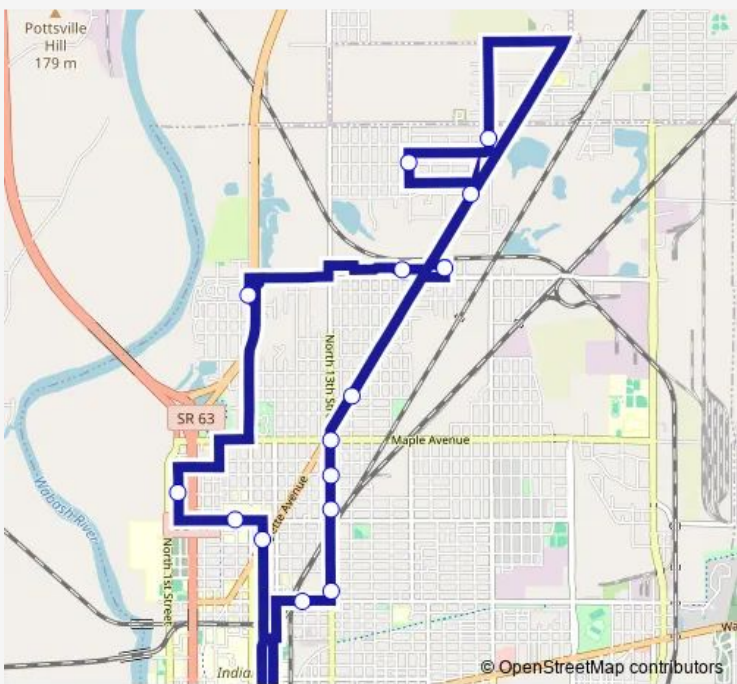

Bus Plaza North

[Go to website](#)

Direction
 Bus Transfer Center — Bus Transfer Center
 17 stops
[Open route schedule](#)

- Bus Transfer Center
- 11th & Locust
- 13th & 1st Ave.
- 13th & Plum
- 13th & Buckeye
- 12 Points
- Lang Apartments
- Kroger North
- 25th & Orleans
- Terre Town *ON Request*
- Lafayette & Boston
- Plaza North Shopping Center
- Meadows Manor North *ON Request*
- Woodlawn *ON Request*
- Union Hospital
- 6th Ave. & 8th St.
- Bus Transfer Center

Route schedule
 Bus Transfer Center — Bus Transfer Center

Monday	06:15-17:15
Tuesday	06:15-17:15
Wednesday	06:15-17:15
Thursday	06:15-17:15
Friday	06:15-17:15
Saturday	06:15-17:15
Sunday	—

Route info
 Direction: Bus Transfer Center
 Stops: 17
 Trip Duration: 0 hour 45 min

Plaza North Bus time schedules and route maps are available in an offline PDF at busmaps.com. Use the busmaps.com website to see live bus times, train schedule or subway schedule, and step-by-step directions for all public transit in Terre Haute

The schedule is provided in the local timezone. Times with "(+1)" indicate departures on the next day.

PDF file created on 2025-02-26

2024 BusMaps.com - All Rights Reserved