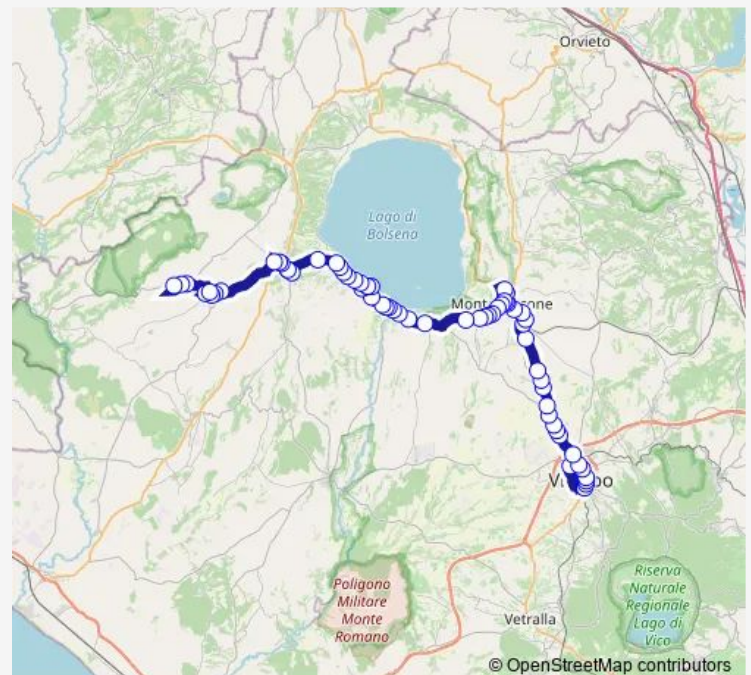

Saturday —

Sunday —

Route info

Direction: Viterbo | Riello # f641

Stops: 66

Trip Duration: 1 hour 30 min

Viterbo - Farnese # Va296d

Montefiascone | Via Cassia Via Contadini # f597