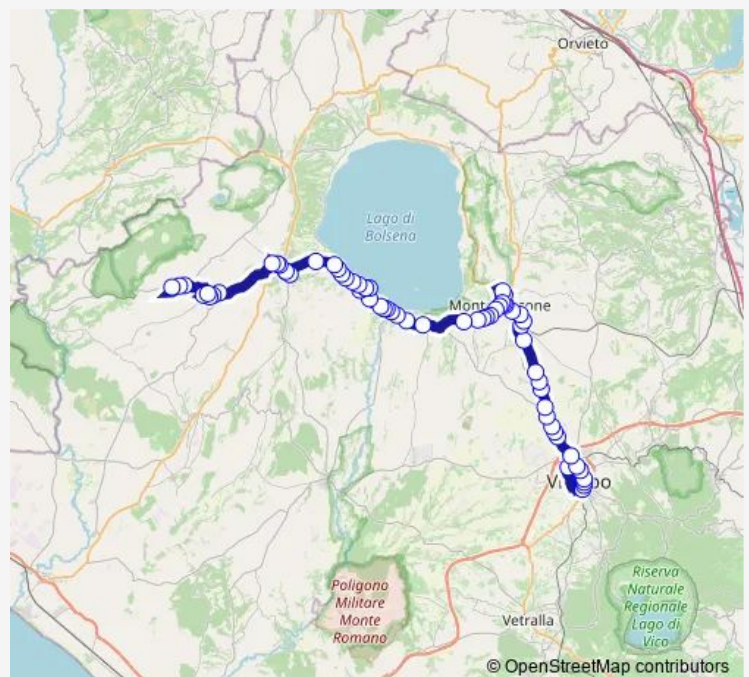

Bus Viterbo - Farnese # Va296d

[Go to website](#)

Direction

VITERBO | Riello # f641 — Farnese | Piazza Umberto I # f407

66 stops

[Open route schedule](#)

VITERBO | Riello # f641

VITERBO | Ist. magistrale Rosa da Viterbo # f780

VITERBO | Porta Romana FS # f781

Viterbo | Via Capocci Istituto Savi # f00035

VITERBO | Porta della Verità # f782

VITERBO | Porta Fiorentina FS # f671

VITERBO | Largo Garbini # f672

Viterbo | Via Villanova # f15176

VITERBO | Zona Produttiva Poggino # f714

VITERBO | Via Cassia (Km 86) # f715

VITERBO | Via Cassia (Km 87) # f716

VITERBO | Via Cassia Via Commenda # f717

VITERBO | Via Cassia (Deposito) # f692

VITERBO | Via Cassia (Km 90) # f693

VITERBO | Via Cassia (Autodromo) # f694

VITERBO | Via Cassia (Km 92) # f695

MONTEFIASCONE | Pian di Monetto # f696

MONTEFIASCONE | Via Cassia Via Stazione # f698

MONTEFIASCONE | Zepponami # f699

MONTEFIASCONE | Via Cassia Via Grilli # f700

MONTEFIASCONE | Cimitero # f701

Route schedule

VITERBO | Riello # f641 — Farnese | Piazza Umberto I # f407

Monday 12:10

Tuesday 12:10

Wednesday 12:10

Thursday 12:10

Friday 12:10

Saturday —

Sunday —

Route info

Direction: VITERBO | Riello # f641

Stops: 66

Trip Duration: 1 hour 30 min

Viterbo - Farnese # Va296d