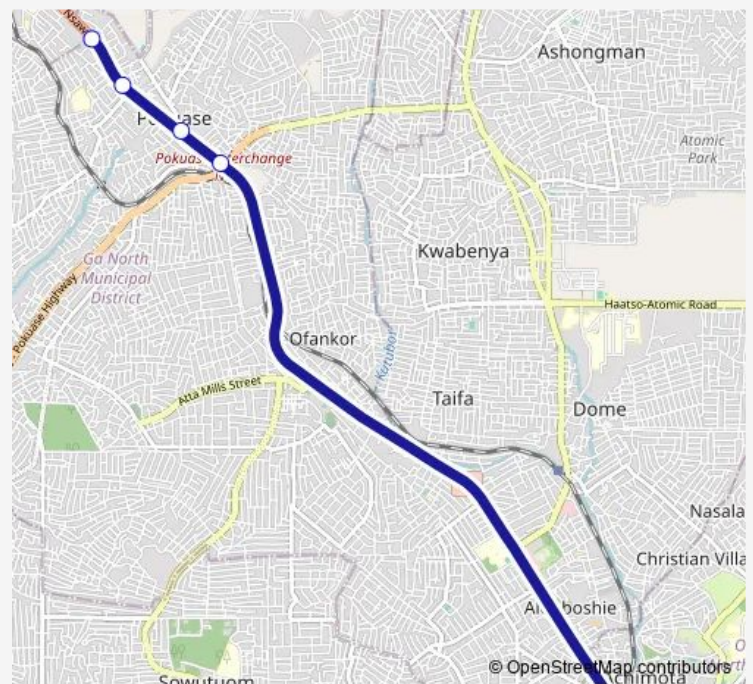

### Direction

Acp — Terminal Fise Junction

4 stops

[Open route schedule](#)

Acp

Pokuase Junction

Fise - Cwc

Terminal Fise Junction

### Route schedule

Acp — Terminal Fise Junction

Monday	10:30
Tuesday	10:30
Wednesday	10:30
Thursday	10:30
Friday	10:30
Saturday	10:30
Sunday	10:30

### Route info

Direction: Acp

Stops: 4

Trip Duration: 0 hour 7 min

■ 094a — Null

094a Bus time schedules and route maps are available in an offline PDF at [busmaps.com](https://busmaps.com). Use the [busmaps.com](https://busmaps.com) website to see live bus times, train schedule or subway schedule, and step-by-step directions for all public transit in Accra