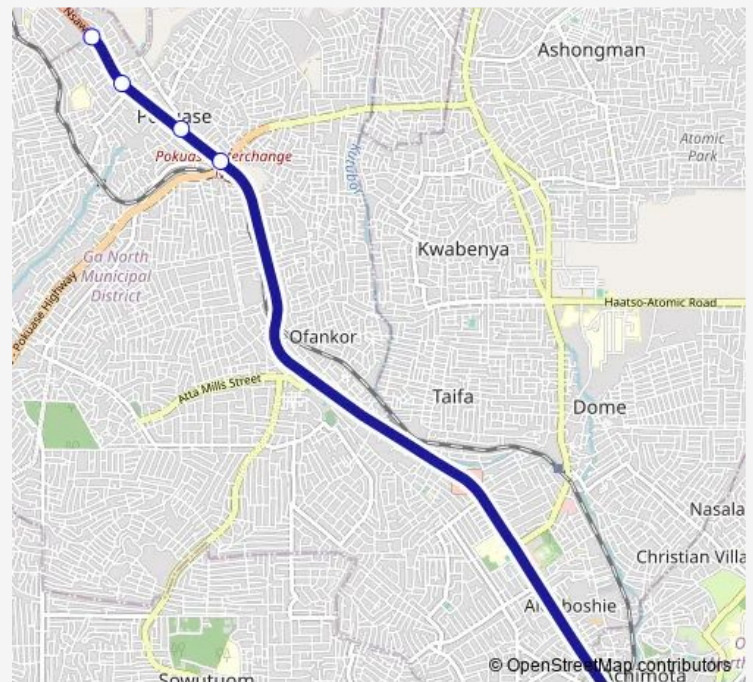

### Direction

Acp — Terminal Fise Junction

4 stops

[Open route schedule](#)

Acp

Pokuase Junction

Festus

Terminal Fise Junction

### Route schedule

Acp — Terminal Fise Junction

Monday	10:30
Tuesday	10:30
Wednesday	10:30
Thursday	10:30
Friday	10:30
Saturday	10:30
Sunday	10:30

### Route info

Direction: Acp

Stops: 4

Trip Duration: 0 hour 7 min

■ 094A — Null

094A Bus time schedules and route maps are available in an offline PDF at [busmaps.com](https://busmaps.com). Use the [busmaps.com](https://busmaps.com) website to see live bus times, train schedule or subway schedule, and step-by-step directions for all public transit in Accra