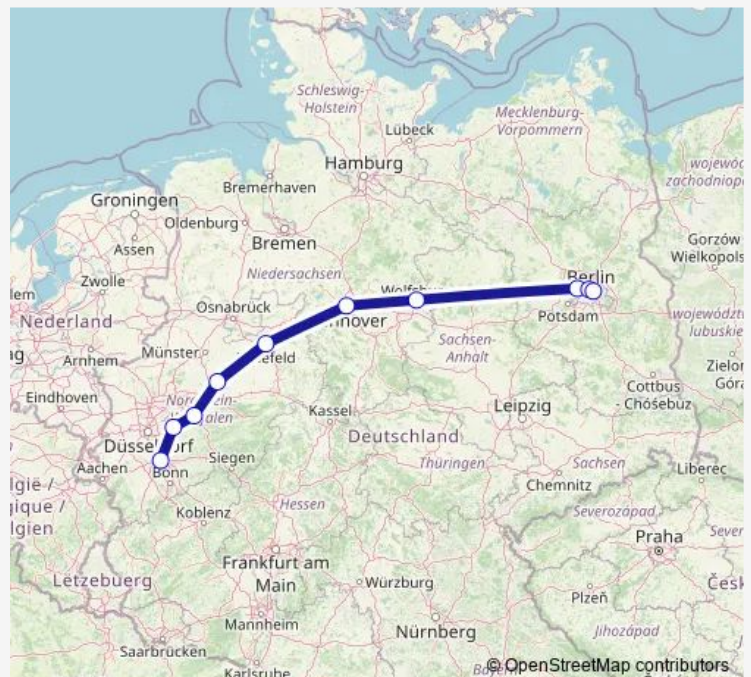

### Direction

Köln Hbf — Berlin Ostbahnhof

10 stops

[Open route schedule](#)

Köln Hbf

Wuppertal Hbf

Hagen Hbf

Hamm(Westf)

Bielefeld Hbf

Hannover Hbf

Wolfsburg Hbf

Berlin-Spandau

Berlin Hbf (tief)

Berlin Ostbahnhof

### Route schedule

Köln Hbf — Berlin Ostbahnhof

Monday	—
Tuesday	—
Wednesday	—
Thursday	—
Friday	—
Saturday	—
Sunday	11:48

### Route info

Direction: Köln Hbf

Stops: 10

Trip Duration: 4 hour 49 min

ICE 859

BusMaps