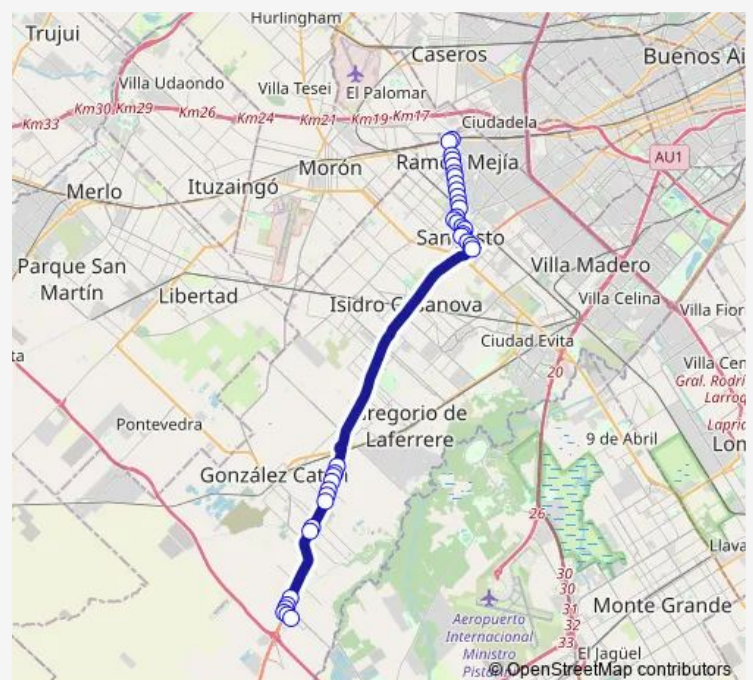

Entre Ríos 2999-3099

Almafuerte 3101-3199

Almafuerte 3315-3399

Almafuerte 3545

Route schedule

AVENIDA RIVADAVIA 14000-14048 — California
8001-8099

Monday 05:00-23:40

Tuesday 05:00-23:40

Wednesday 05:00-23:40

Thursday 05:00-23:40

Friday 05:00-23:40

Saturday 05:00-23:40

Sunday 05:00-23:40

Route info

Direction: AVENIDA RIVADAVIA 14000-14048

Stops: 37

Trip Duration: 1 hour 37 min

621R5 — Jmlmtz621

Metrobus Doctor Ignacio Arieta

Brigadier General Juan Manuel DE Rosas 14459-14529

Brigadier General Juan Manuel DE Rosas 14899-15099

Brigadier General Juan Manuel DE Rosas 15129-15299

Thursday 05:00-23:40

Friday 05:00-23:40

Saturday 05:00-23:40

Sunday 05:00-23:40

Route info

Direction: California 8102-8200

Stops: 29

Trip Duration: 1 hour 38 min