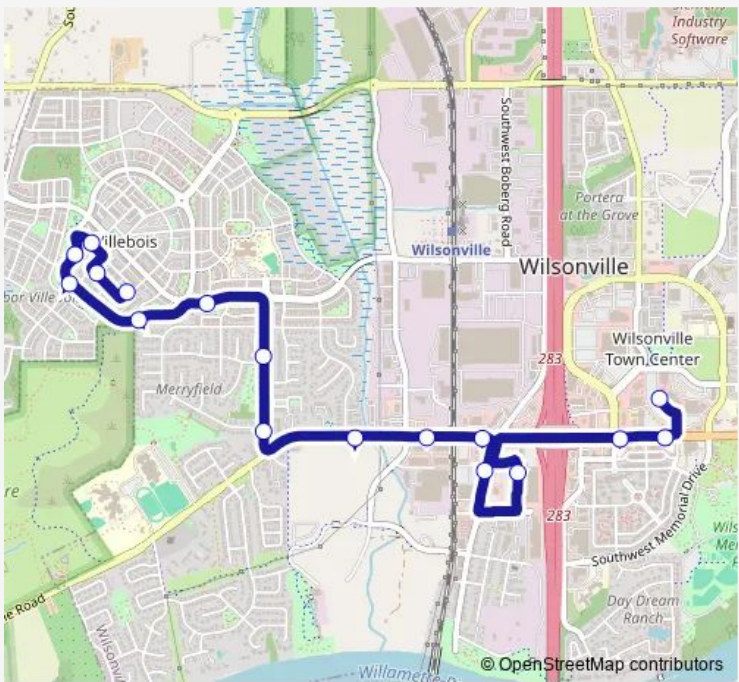

## Bus V V- Villebois Shopping Shuttle

[Go to website](#)

**Direction**  
 Rain Garden Apartments — Town Center Shopping - Safeway

17 stops

[Open route schedule](#)

- Rain Garden Apartments
- Renaissance Court Apartments
- Charleston Apartments
- Villebois Community Center
- Sofia Park
- Costa Circle @ Charlotte
- Barber Street @ San Miguel
- Brown Road @ Parkwood Lane
- Brown Road @ Wilsonville Road
- Wilsonville Road @ Montebello Drive
- Wilsonville Road @ Kinsman
- Wilsonville Road @ Boones Ferry
- Boones Ferry Road @ Old Town Square - Southbound
- Old Town Square - Fred Meyer
- Wilsonville Road @ Town Center Loop
- Wilsonville Road @ Wilsonville Public Library
- Town Center Shopping - Safeway

Route schedule

Rain Garden Apartments — Town Center Shopping - Safeway

Monday	09:00-15:00
Tuesday	09:00-15:00
Wednesday	09:00-15:00
Thursday	09:00-15:00
Friday	09:00-15:00
Saturday	09:00-15:00
Sunday	—

Route info

Direction: Rain Garden Apartments

Stops: 17

Trip Duration: 0 hour 18 min

## Direction

Town Center Shopping - Safeway — Rain Garden Apartments

11 stops

[Open route schedule](#)

Town Center Shopping - Safeway

Park Place @ Town Center Loop

Boones Ferry Road @ Old Town Square - Southbound