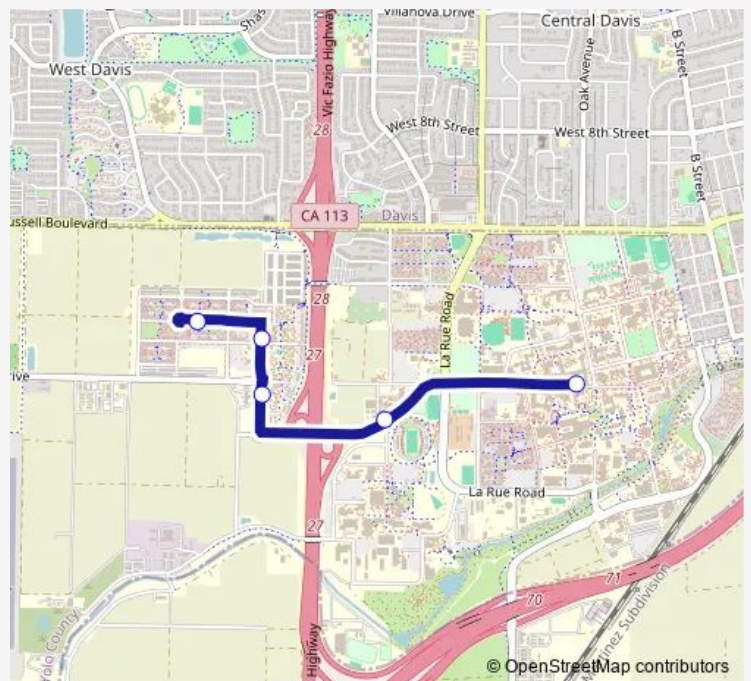

**Bus V West Village - ALL Stops**

[Go to website](#)

**Direction**

Silo Terminal & Center Island (Wb) — The Green/Tilia Roundabout (Eb)

5 stops

[Open route schedule](#)

Silo Terminal & Center Island (Wb)

Hutchison Drive & Health Sciences Drive (Wb)

Hutchison & Sage (Nb)

West Village Square & Town Square (NB) - Drop Off Only

The Green/Tilia Roundabout (Eb)

**Route schedule**

Silo Terminal & Center Island (Wb) — The Green/Tilia Roundabout (Eb)

Monday	07:10-23:10
Tuesday	07:10-23:10
Wednesday	07:10-23:10
Thursday	07:10-23:10
Friday	07:10-23:10
Saturday	—
Sunday	—

**Route info**

Direction: Silo Terminal & Center Island (Wb)

Stops: 5

Trip Duration: 0 hour 7 min

V — West Village - ALL Stops

### Direction

The Green/Tilia Roundabout (Eb) — Silo Terminal & Center Island (Wb)

6 stops

[Open route schedule](#)

The Green/Tilia Roundabout (Eb)

Tilia & Celadon (Eb)

West Village Square & Community College (Sb)