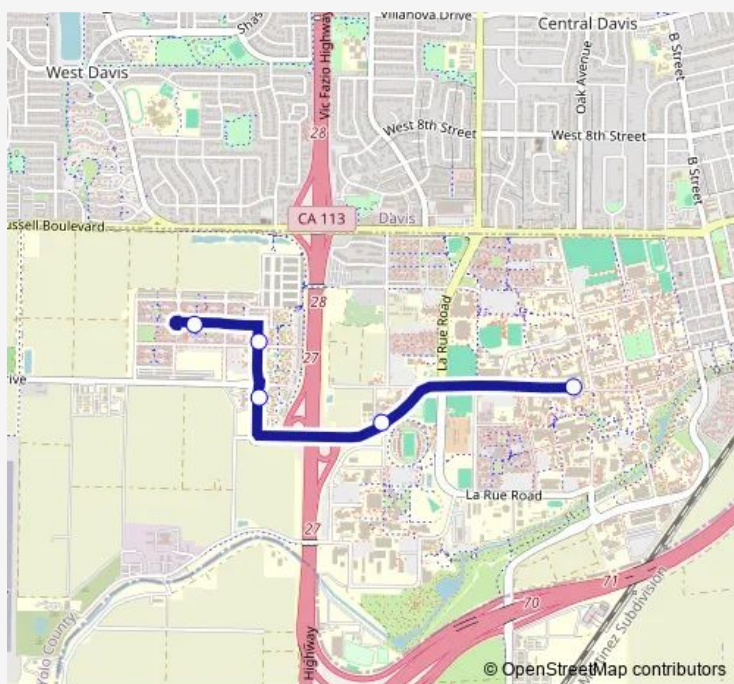

**Bus V West Village - ALL Stops**

[Go to website](#)

**Direction**

Silo Terminal & Center Island (Wb) — The Green/Tilia Roundabout (Eb)

5 stops

[Open route schedule](#)

Silo Terminal & Center Island (Wb)

Hutchison Drive & Health Sciences Drive (Wb)

Hutchison & Sage (Nb)

West Village Square & Town Square (NB) - Drop Off Only

The Green/Tilia Roundabout (Eb)

**Route schedule**

Silo Terminal & Center Island (Wb) — The Green/Tilia Roundabout (Eb)

Monday	07:15-23:10
Tuesday	07:15-23:10
Wednesday	07:15-23:10
Thursday	07:15-23:10
Friday	07:15-23:10
Saturday	—
Sunday	—

**Route info**

Direction: Silo Terminal & Center Island (Wb)

Stops: 5

Trip Duration: 0 hour 7 min

V — West Village - ALL Stops

### Direction

The Green/Tilia Roundabout (Eb) — Silo Terminal & Center Island (Wb)

6 stops

[Open route schedule](#)

The Green/Tilia Roundabout (Eb)

Tilia & Celadon (Eb)

West Village Square & Community College (Sb)