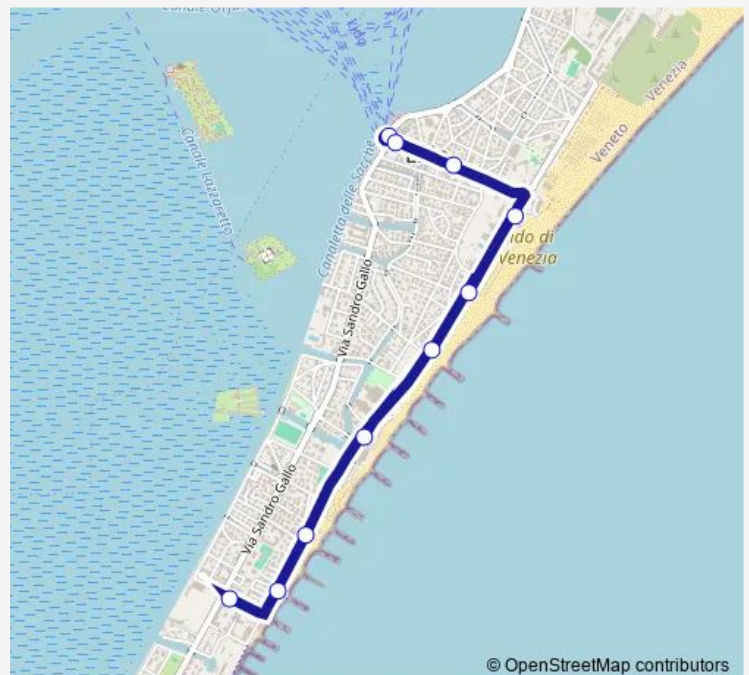

Route schedule

Colombo — Santa Maria Elisabetta

Monday 06:50-19:50

Tuesday 06:50-19:50

Wednesday 06:50-19:50

Thursday 06:50-19:50

Friday 06:50-19:50

Saturday 06:50-19:50

Sunday —

Route info

Direction: Colombo

Stops: 10

Trip Duration: 0 hour 8 min

© OpenStreetMap contributors

V — Santa Maria Elisabetta - Colombo

BusMaps

Direction

Santa Maria Elisabetta — Colombo

9 stops

[Open route schedule](#)

Santa Maria Elisabetta

Gran Viale

Marconi Des Bains

Marconi Fiume