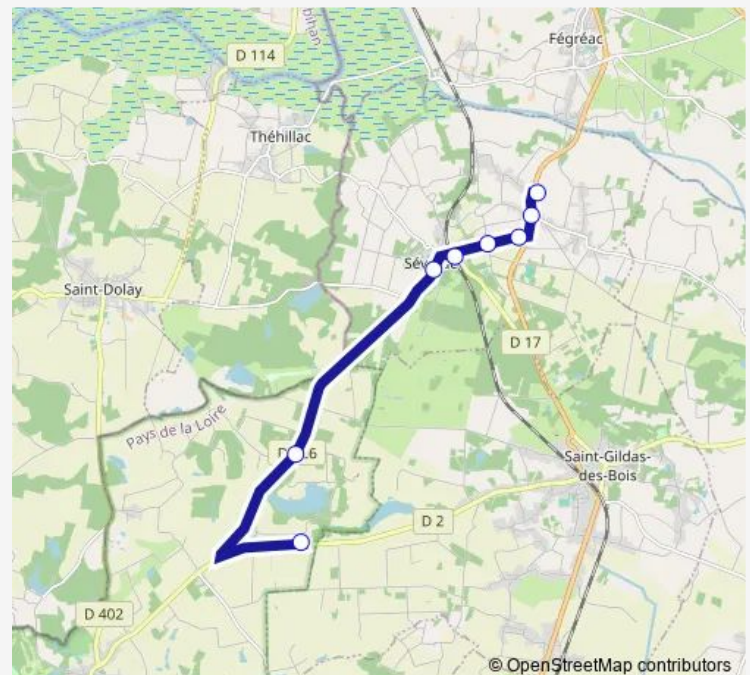

### Direction

Cors. Normandais - Severac — Perny - Missillac

8 stops

[Open route schedule](#)

Cors. Normandais - Severac

Normandais - Lr Severac

Bonne Miette - Severac

Chesneau - Severac

Gare Sncf - Lr Severac

Les Landes - Severac

La Gouarais - Lr Missillac

Perny - Missillac

### Route schedule

Cors. Normandais - Severac — Perny - Missillac

Monday 18:20

Tuesday 18:20

Wednesday 12:35

Thursday 18:20

Friday 18:20

Saturday —

### Route info

Direction: Cors. Normandais - Severac

Stops: 8

Trip Duration: 0 hour 20 min