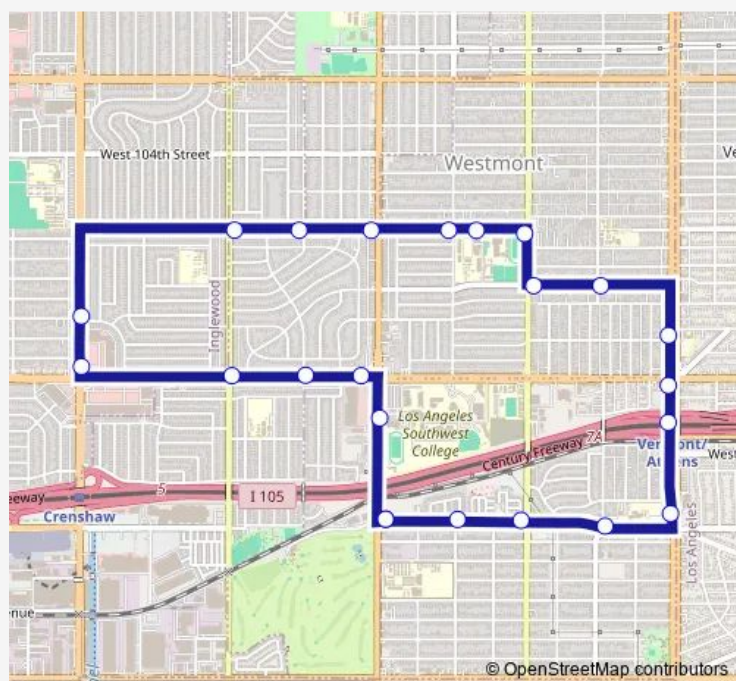

Imperial Hwy & Van Ness Ave

Crenshaw Blvd & Imperial Hwy

Crenshaw Blvd & Thoreau St

108th St & Van Ness Ave

108th St & Gramercy Place

108th St & Western Ave

108th St & Denker Ave

108th St Mid-Block

Normandie Ave & 108th St

110th St & Normandie Ave

110th St & Budlong Ave

Vermont Ave & 112th St

Vermont Ave & Imperial Hwy

Vermont Ave & Metro Rail Station

Vermont Ave & 119th St

120th St & Budlong Ave

120th St & Normandie Ave

Route schedule

120th St & Western Ave — 120th St & Western Ave

Monday 07:00-16:30

Tuesday 07:00-16:30

Wednesday 07:00-16:30

Thursday 07:00-16:30

Friday 07:00-16:30

Saturday 09:00-16:30

Sunday —

Route info

Direction: 120th St & Western Ave

Stops: 23

Trip Duration: 0 hour 25 min

The Link - Athens

120th St & Trojan Ave