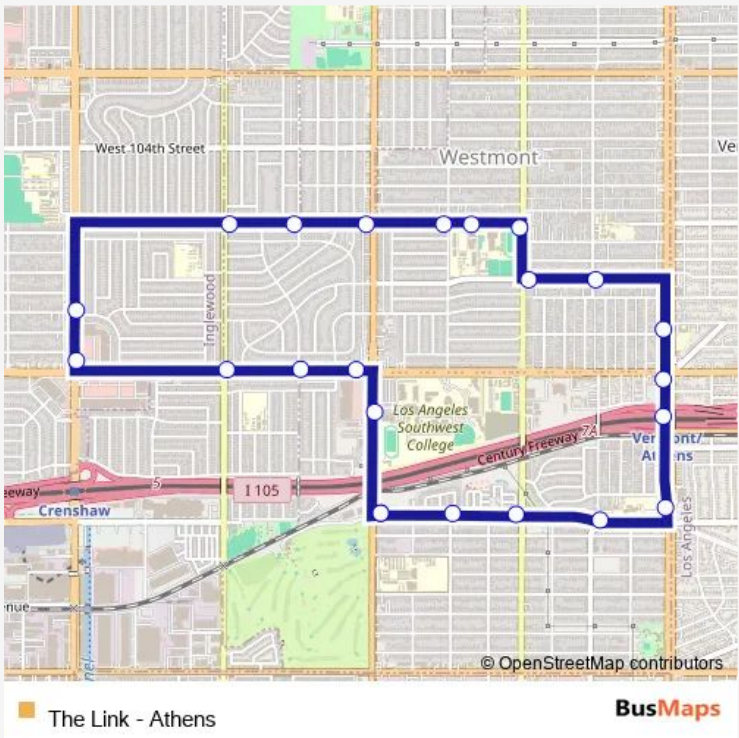

[Go to website](#)

Direction
 120th St & Western Ave — 120th St & Western Ave
 23 stops
[Open route schedule](#)

- 120th St & Western Ave
- Western Ave & LA Southwest College St
- Imperial Hwy & Western Ave
- Imperial Hwy & Wilton Pl
- Imperial Hwy & Van Ness Ave
- Crenshaw Blvd & Imperial Hwy
- Crenshaw Blvd & Thoreau St
- 108th St & Van Ness Ave
- 108th St & Gramercy Place
- 108th St & Western Ave
- 108th St & Denker Ave
- 108th St Mid-Block
- Normandie Ave & 108th St
- 110th St & Normandie Ave
- 110th St & Budlong Ave
- Vermont Ave & 112th St
- Vermont Ave & Imperial Hwy
- Vermont Ave & Metro Rail Station
- Vermont Ave & 119th St
- 120th St & Budlong Ave
- 120th St & Normandie Ave

Route schedule
 120th St & Western Ave — 120th St & Western Ave

Monday	07:00-16:30
Tuesday	07:00-16:30
Wednesday	07:00-16:30
Thursday	07:00-16:30
Friday	07:00-16:30
Saturday	09:00-16:30
Sunday	—

Route info
 Direction: 120th St & Western Ave
 Stops: 23
 Trip Duration: 0 hour 25 min

120th St & Trojan Ave

120th St & Western Ave

Bus time schedules and route maps are available in an offline PDF at busmaps.com. Use the busmaps.com website to see live bus times, train schedule or subway schedule, and step-by-step directions for all public transit in West Athens