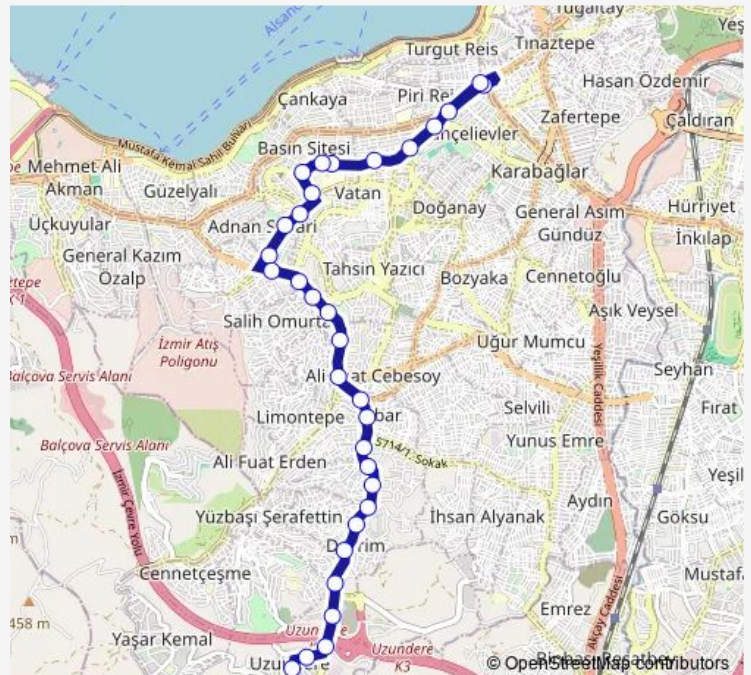

### Route info

Direction: Uzundere

Stops: 30

Trip Duration: 0 hour 41 min

523 — Uzundere - Üçyol Metro

BusMaps

Hasan Tahsin

Şehit Halit Taş Ortaokulu