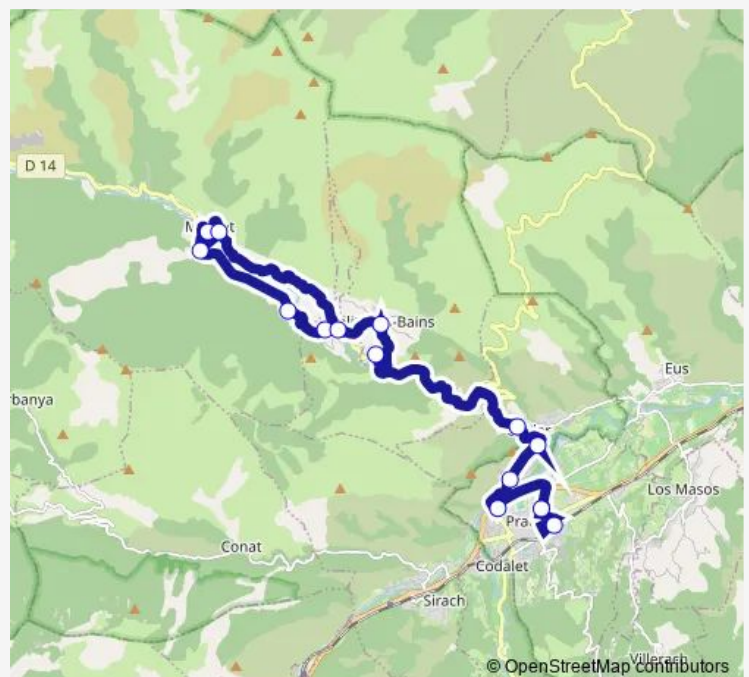

Campôme - Abri bus

Campôme - Village

Mosset - Hameau de Brèzes

Mosset - La Carole

Mosset - Place

Mosset - X Rte de la Carole

Route schedule

Prades - Chants des oiseaux — Mosset - X Rte de la Carole

Monday 06:55-18:10

Tuesday 06:55-18:10

Wednesday 06:55-18:10

Thursday 06:55-18:10

Friday 06:55-18:10

Saturday 12:30-16:55

Sunday —

Route info

Direction: Prades - Chants des oiseaux

Stops: 16

Trip Duration: 0 hour 30 min

523 — Mosset - Prades

Direction

Campôme - Village — Prades - Es. Multimodal Dr Salies

14 stops

[Open route schedule](#)

Monday 05:45-16:21

Tuesday 05:45-16:21

Wednesday 05:45-16:21

Thursday 05:45-16:21

Friday 05:45-16:21

Saturday 07:00-17:16

Sunday —

Route info