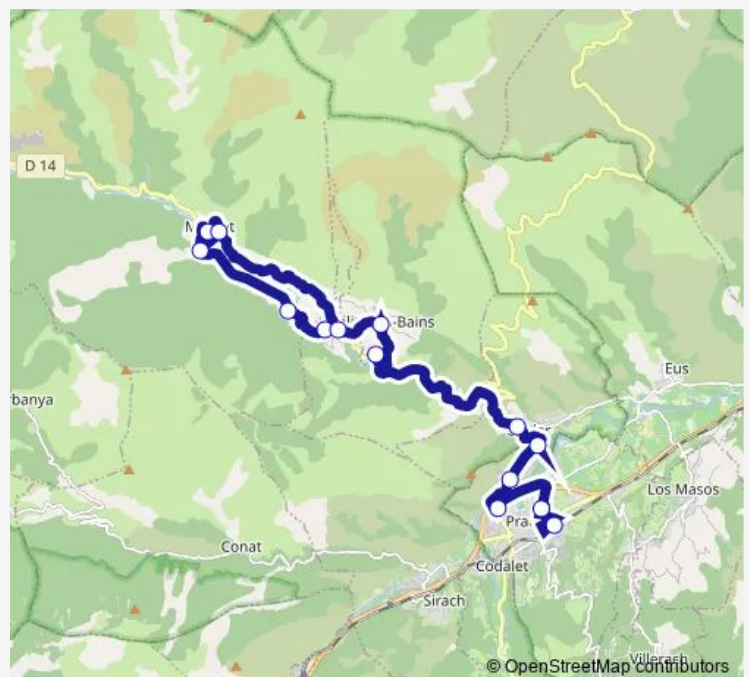

Campôme - Abri bus

Campôme - Village

Mosset - Hameau de Brèzes

Mosset - La Carole

Mosset - Place

Mosset - X Rte de la Carole

Route schedule

PRADES - Chants des oiseaux — Mosset - X Rte de la Carole

Monday 06:55-18:10

Tuesday 06:55-18:10

Wednesday 06:55-18:10

Thursday 06:55-18:10

Friday 06:55-18:10

Saturday 12:30-16:55

Sunday —

Route info

Direction: PRADES - Chants des oiseaux

Stops: 16

Trip Duration: 0 hour 30 min

523 — Mosset - Prades

Direction

Campôme - Village — PRADES - Es. Multimodal Dr Salies

14 stops

[Open route schedule](#)

Monday 05:45-16:21

Tuesday 05:45-16:21

Wednesday 05:45-16:21

Thursday 05:45-16:21

Friday 05:45-16:21

Saturday 07:00-17:16

Sunday —

Route info