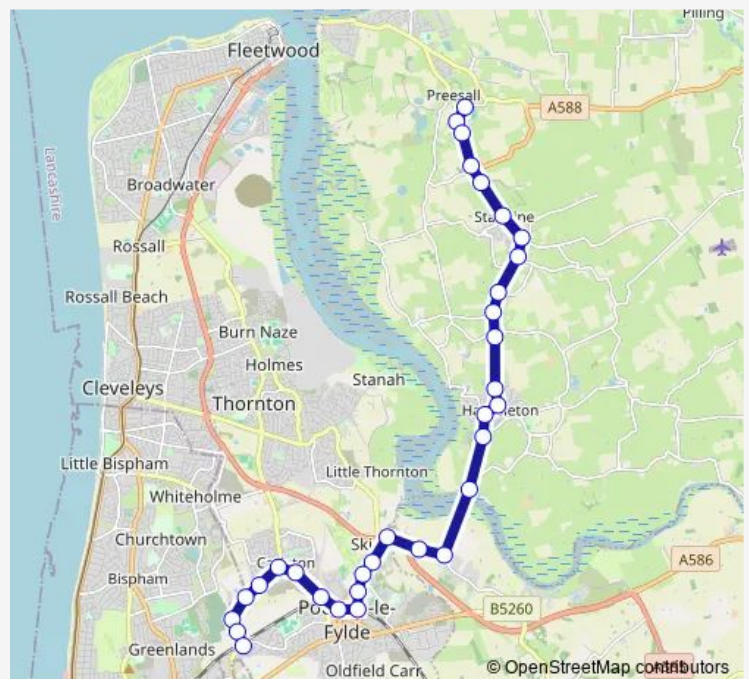

Wyre Hotel

Skipool Avenue

Moorland Road End

Route schedule

St Aidan's CETC — Fairway

Monday 15:10

Tuesday 15:10

Wednesday 15:10

Thursday 15:10

Friday 15:10

Saturday —

Sunday —

Route info

Direction: St Aidan's CETC

Stops: 32

Trip Duration: 0 hour 45 min

Tudor Close

Crematorium

Meadow Crescent

Fairway

Direction

Fairway — St Aidan's CETC

30 stops

[Open route schedule](#)