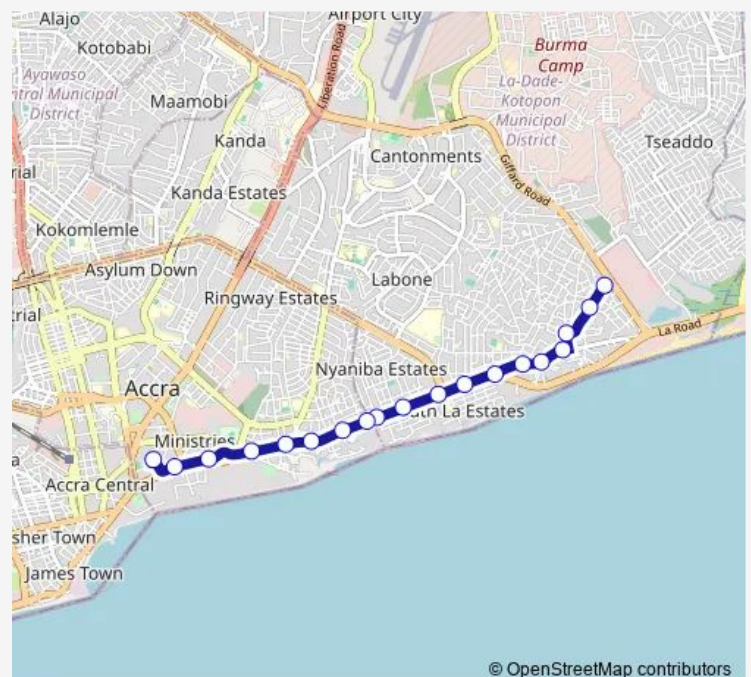

Saturday 06:00

Sunday 06:00

Route info

Direction: Trade Fair (La)

Stops: 19

Trip Duration: 0 hour 26 min

© OpenStreetMap contributors

523 — Trade Fair (La) ↔ Accra New Tema Station

Direction

Accra New Tema Station — Trade Fair (La)

19 stops

[Open route schedule](#)

Accra New Tema Station

First Stop

Second Stop

Anoorhor

Osu Police Station

Rigal Bus stop

Arko Adjei

Curve

Polyclinic

Kpogas

Total

Maami