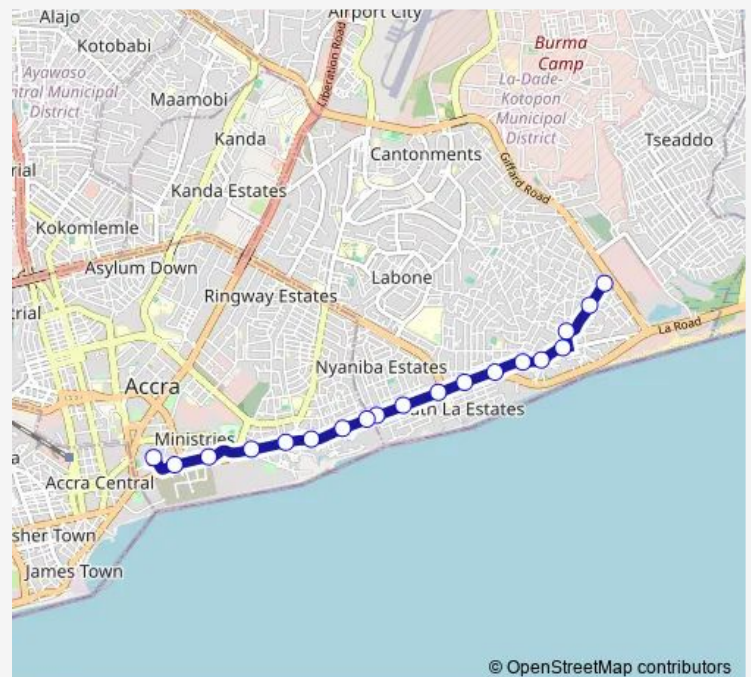

Saturday 06:00

Sunday 06:00

Route info

Direction: Trade Fair (La)

Stops: 19

Trip Duration: 0 hour 26 min

Direction

Accra New Tema Station — Trade Fair (La)

19 stops

[Open route schedule](#)

Accra New Tema Station

First Stop

Second Stop

Anoorhor

Osu Police Station

Rigal Bus stop

Tuesday 06:00

Wednesday 06:00

Thursday 06:00

Friday 06:00

Saturday 06:00

Sunday 06:00

Route info

Direction: Accra New Tema Station