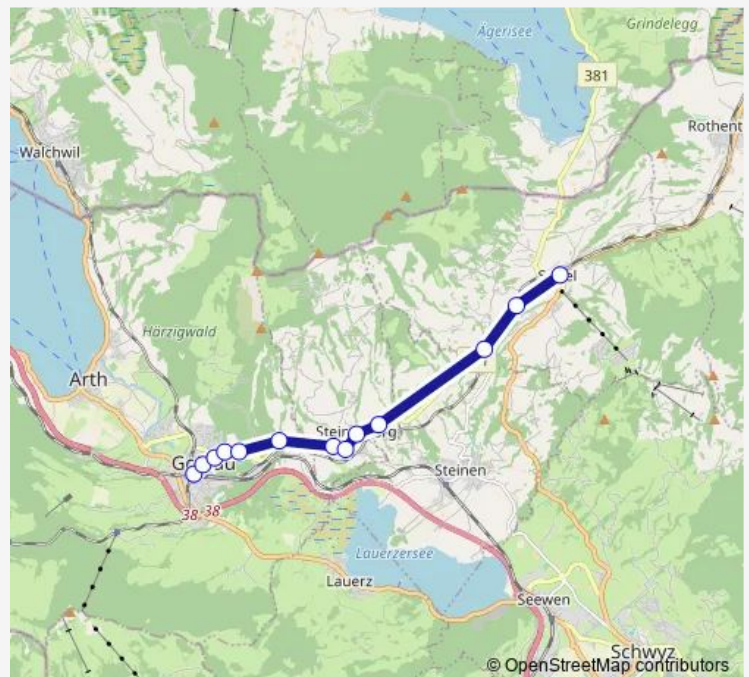

Thursday —

Friday —

Saturday 12:28

Sunday —

Route info

Direction: Sattel, Krone

Stops: 15

Trip Duration: 0 hour 18 min

Direction

Arth-Goldau, Bahnhof — Sattel, Krone

13 stops

[Open route schedule](#)

Arth-Goldau, Bahnhof

Goldau, Löwenplatz

Goldau, Tierpark

Goldau, Schützenhaus