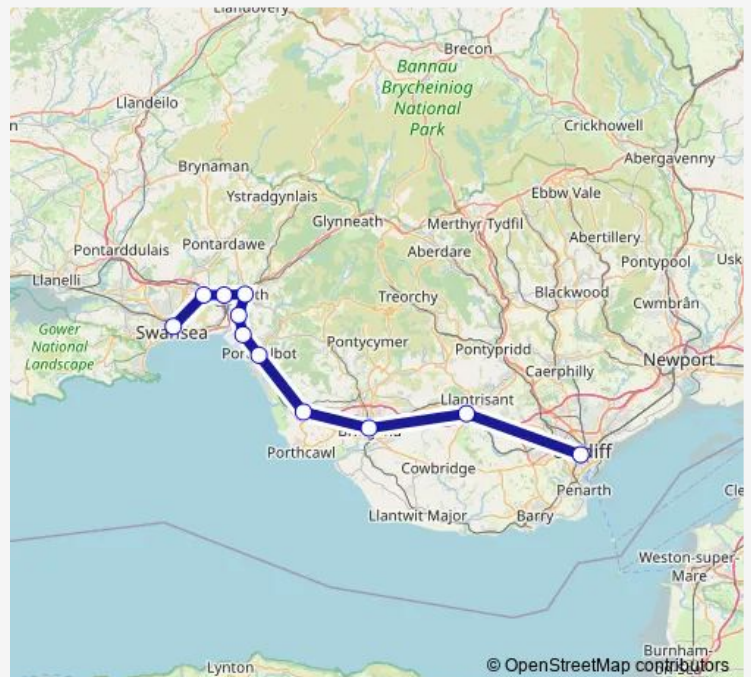

Briton Ferry

Baglan

Port Talbot Parkway

Pyle

Bridgend

Pontyclun

Cardiff Central

### Route schedule

Swansea — Cardiff Central

Monday —

Tuesday —

Wednesday —

Thursday —

Friday —

Saturday 17:12-19:10

### Route info

Direction: Swansea

Stops: 11

Trip Duration: 1 hour 10 min

■ Aw:Sw->Cdf — AW train service from SWA to Cdf

Aw:Swa->Cdf Rail time schedules and route maps are available in an offline PDF at [busmaps.com](https://busmaps.com). Use the [busmaps.com](https://busmaps.com) website to see live bus times, train schedule or subway schedule, and step-by-step directions for all public transit in Port Talbot