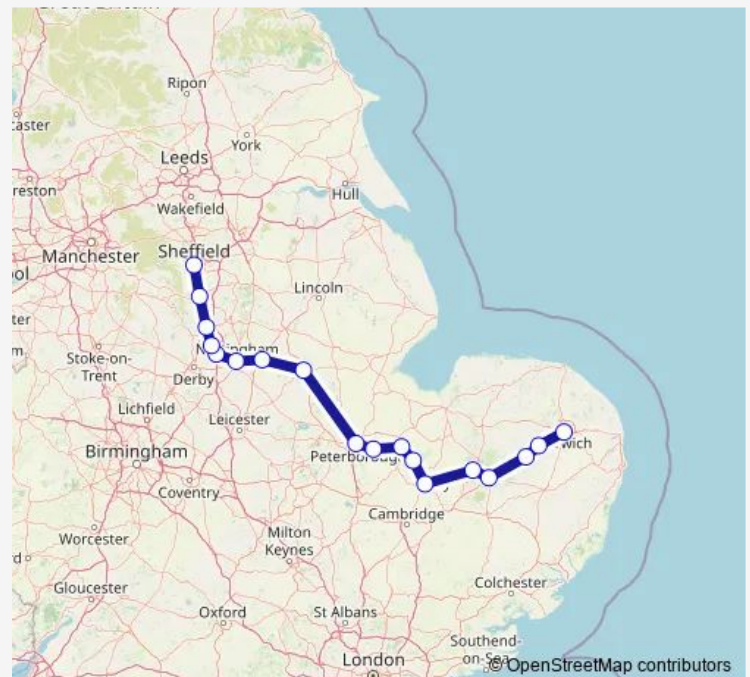

## Rail Em:Nrw->Shf EM train service from NRW to Shf

[Go to website](#)

Nottingham

Ilkeston

Langley Mill

Alfreton

Chesterfield

Sheffield

### Route schedule

Norwich — Sheffield

Monday 17:50-18:56

Tuesday 17:50-18:56

Wednesday 17:50-18:56

Thursday 17:50-18:56

Friday 17:50-18:56

Saturday 17:50-18:55

### Route info

Direction: Norwich

Stops: 18

Trip Duration: 3 hour 42 min

■ Em:Nrw->Shf — EM train service from NRW to Shf

Em:Nrw->Shf Rail time schedules and route maps are available in an offline PDF at [busmaps.com](https://busmaps.com). Use the [busmaps.com](https://busmaps.com) website to see live bus times, train schedule or subway schedule, and step-by-step directions for all public transit in Nottingham