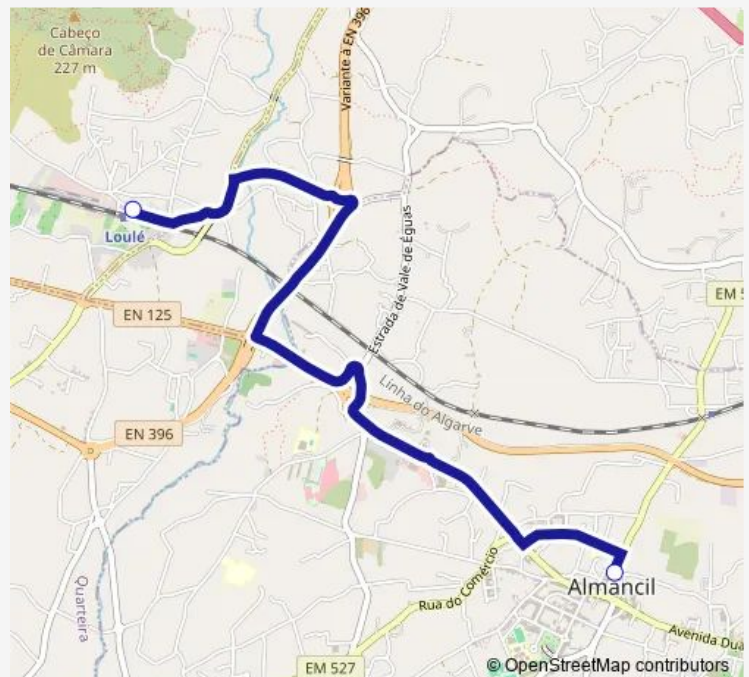

Direction

R. Vale Formoso — Estação Cp

2 stops

[Open route schedule](#)

R. Vale Formoso

Estação Cp

Route schedule

R. Vale Formoso — Estação Cp

Monday	06:45-19:45
Tuesday	06:45-19:45
Wednesday	06:45-19:45
Thursday	06:45-19:45
Friday	06:45-19:45
Saturday	06:45
Sunday	14:00-19:45

Route info

Direction: R. Vale Formoso

Stops: 2

Trip Duration: 0 hour 15 min

Direction: Terminal Rodoviário Loulé

Stops: 2

Trip Duration: 0 hour 15 min

Direction

Estação Cp — R. Vale Formoso

2 stops

[Open route schedule](#)

Estação Cp

Route info

Direction: Terminal Rodoviário Quarteira

Stops: 2

Trip Duration: 0 hour 15 min

Bus time schedules and route maps are available in an offline PDF at busmaps.com. Use the busmaps.com website to see live bus times, train schedule or subway schedule, and step-by-step directions for all public transit in Loule