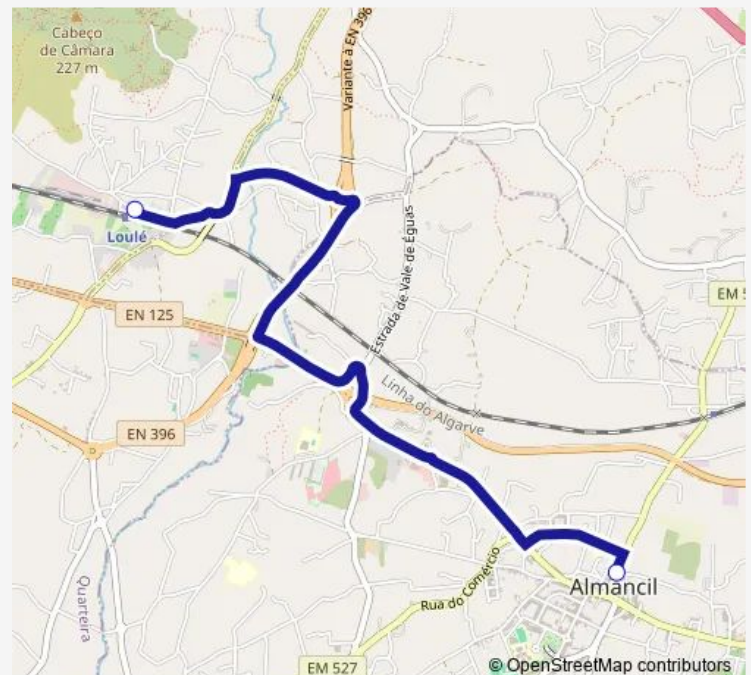

### Direction

R. Vale Formoso — Estação Cp

2 stops

[Open route schedule](#)

R. Vale Formoso

Estação Cp

### Route schedule

R. Vale Formoso — Estação Cp

Monday	06:45-19:45
Tuesday	06:45-19:45
Wednesday	06:45-19:45
Thursday	06:45-19:45
Friday	06:45-19:45
Saturday	06:45
Sunday	14:00-19:45

### Route info

Direction: R. Vale Formoso

Stops: 2

Trip Duration: 0 hour 15 min

**Direction**

Estação Cp — Terminal Rodoviário Quarteira

2 stops

[Open route schedule](#)

### Route info

Direction: Terminal Rodoviário Loulé

Stops: 2

Trip Duration: 0 hour 15 min

**Direction**

Estação Cp — R. Vale Formoso

2 stops

[Open route schedule](#)