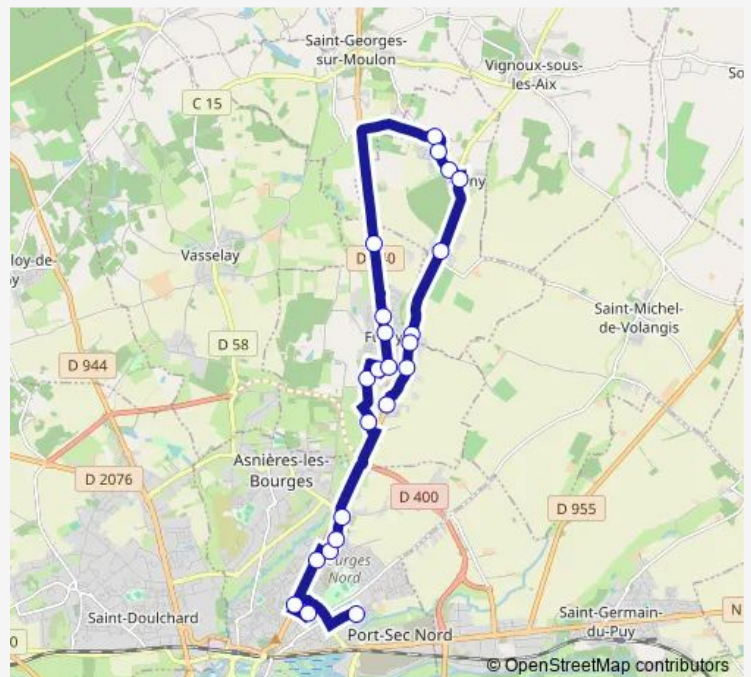

### Direction

Collège Jules Verne — L'Arcade

23 stops

[Open route schedule](#)

Collège Jules Verne

Holbein

Alain Fournier

Eschbach

### Route schedule

Collège Jules Verne — L'Arcade

Monday —

Tuesday —

Wednesday —

Thursday —

Friday 17:15

Saturday —

### Route info

Direction: Collège Jules Verne

Stops: 23

Trip Duration: 0 hour 35 min

14 route de Menetou

L'Arcade

Fp210 Bus time schedules and route maps are available in an offline PDF at [busmaps.com](https://busmaps.com). Use the [busmaps.com](https://busmaps.com) website to see live bus times, train schedule or subway schedule, and step-by-step directions for all public transit in Bourges