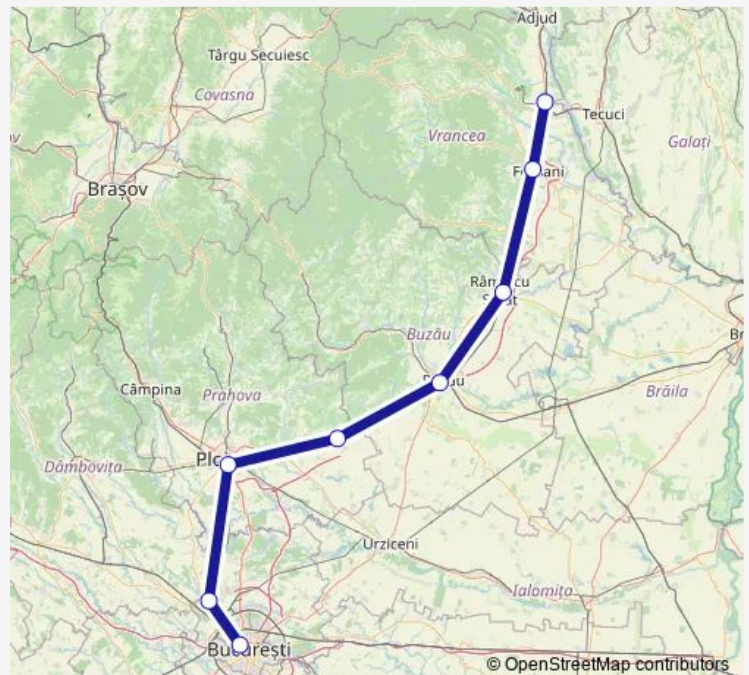

Rail R-E: Mărășești - București Nord Gr.A R-E: Mărășești - Focșani - Râmnicu Sărat - Buzău - Mizil - Ploiești Sud - Buftea - București Nord Gr.A

[Go to website](#)

Direction

Mărășești — București Nord Gr.A

8 stops

[Open route schedule](#)

Mărășești

Focșani

Râmnicu Sărat

Buzău

Mizil

Ploiești Sud

Buftea

București Nord Gr.A

Route schedule

Mărășești — București Nord Gr.A

Monday 03:55

Tuesday 03:55

Wednesday 03:55

Thursday 03:55

Friday 03:55

Saturday —

Sunday 03:55

Route info

Direction: Mărășești

Stops: 8

Trip Duration: 3 hour 32 min

R-E: Mărășești - București Nord Gr.A Rail time schedules and route maps are available in an offline PDF at busmaps.com. Use the busmaps.com website to see live bus times, train schedule or subway schedule, and step-by-step directions for all public transit in Focsani