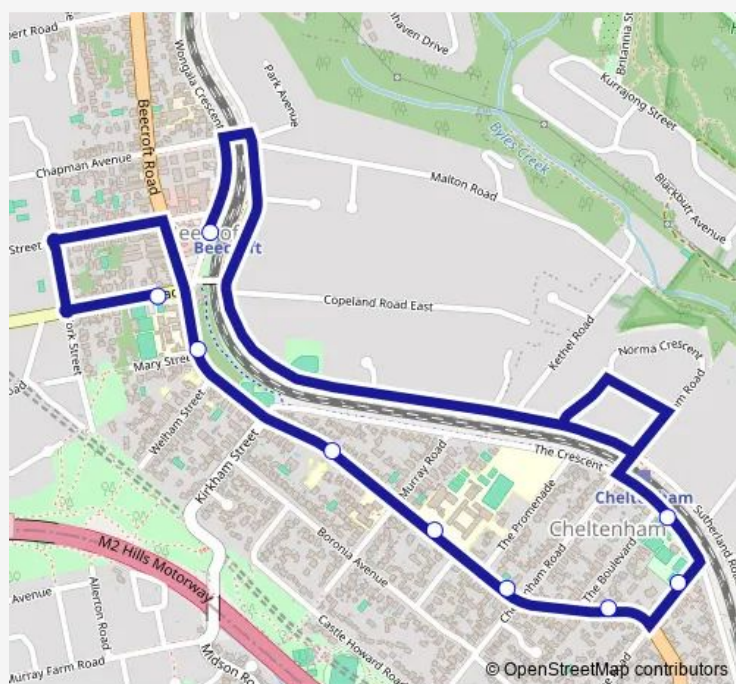

School Bus 3568 Beecroft PS to Beecroft Station

[Go to website](#)

Direction

Beecroft Public School, Copeland Rd — Beecroft Station, Wongala Cres

9 stops

[Open route schedule](#)

- Beecroft Public School, Copeland Rd
- Beecroft Rd Opp Beecroft Public School
- Beecroft Rd Opp Beecroft Nursing Home
- Cheltenham Girls High School, Beecroft Rd
- Beecroft Rd Before Cheltenham Rd
- Beecroft Rd After The Boulevarde
- Lyne Rd Before The Crescent
- Cheltenham Bowling Club, The Crescent
- Beecroft Station, Wongala Cres

Route schedule

Beecroft Public School, Copeland Rd — Beecroft Station, Wongala Cres

Monday	15:50
Tuesday	15:50
Wednesday	15:50
Thursday	15:50
Friday	15:50
Saturday	—
Sunday	—

Route info

Direction: Beecroft Public School, Copeland Rd

Stops: 9

Trip Duration: 0 hour 20 min

3568 — Beecroft PS to Beecroft Station

3568 School Bus time schedules and route maps are available in an offline PDF at busmaps.com. Use the busmaps.com website to see live bus times, train schedule or subway schedule, and step-by-step directions for all public transit in Parramatta