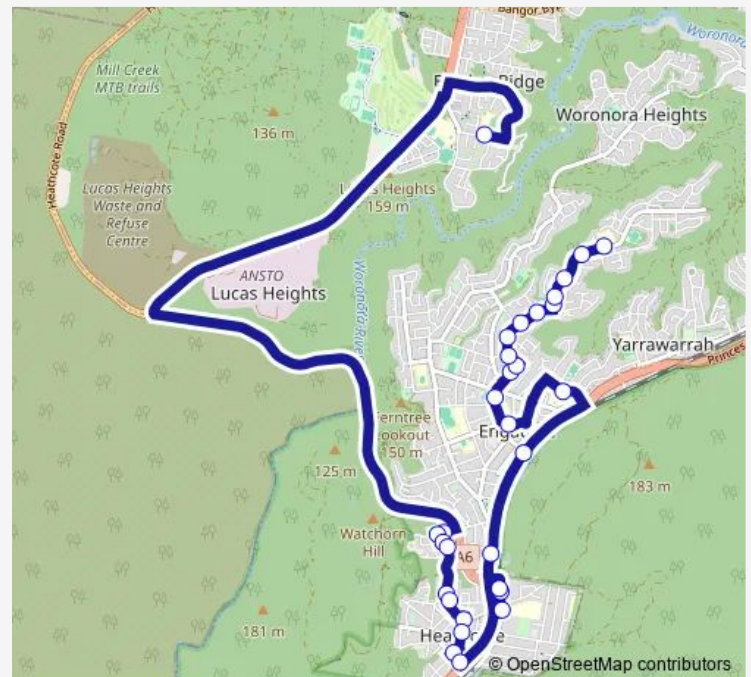

Heathcote Public School, Rosebery St

Oliver St At Princes Hwy

Wilson Pde Before The Avenue

Wilson Pde Opp Heathcote High School

Wilson Pde Before Princes Hwy

Princes Hwy Before Numantia Rd

Railway Pde Opp Engadine Station

Monday 14:42

Tuesday 14:42

Wednesday 14:42

Thursday 14:42

Friday 14:42

Saturday —

Sunday —

Route info

Direction: Shire Christian School, Allies Rd

Stops: 30

Trip Duration: 0 hour 43 min

Cambrai Av At Lantana Rd

Lantana Rd At Achilles Rd

Lantana Rd Opp Glenview Pl

Lantana Rd After Karamarra Rd

Lantana Rd Before Gort Rd

Lantana Road Reserve, Lantana Rd

Achilles Rd At Cooriengah Heights Rd

Kingswood Rd Before Lalor Cres

Kingswood Rd Opp Warilda Av

Marton Public School, Kingswood Rd

S084 School Bus time schedules and route maps are available in an offline PDF at busmaps.com. Use the busmaps.com website to see live bus times, train schedule or subway schedule, and step-by-step directions for all public transit in Liverpool