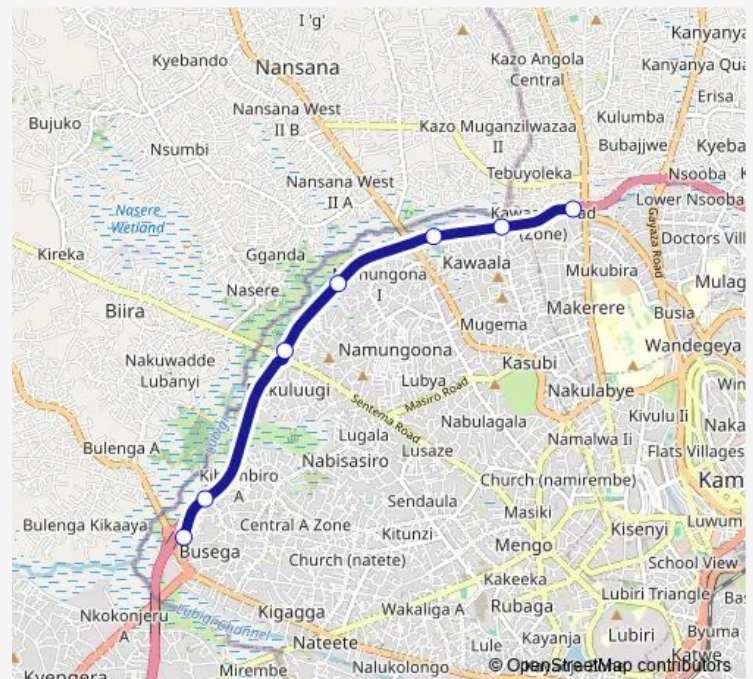

Masanafu

Northern Bypass - River

Busega Stage

### Route schedule

Bwaise Stage - Westbound — Busega Stage

Monday 06:30-19:00

Tuesday 06:30-19:00

Wednesday 06:30-19:00

Thursday 06:30-19:00

Friday 06:30-19:00

Saturday 06:30-19:00

### Route info

Direction: Bwaise Stage - Westbound

Stops: 7

Trip Duration: 0 hour 12 min

KA006 — Busega-Bwaise