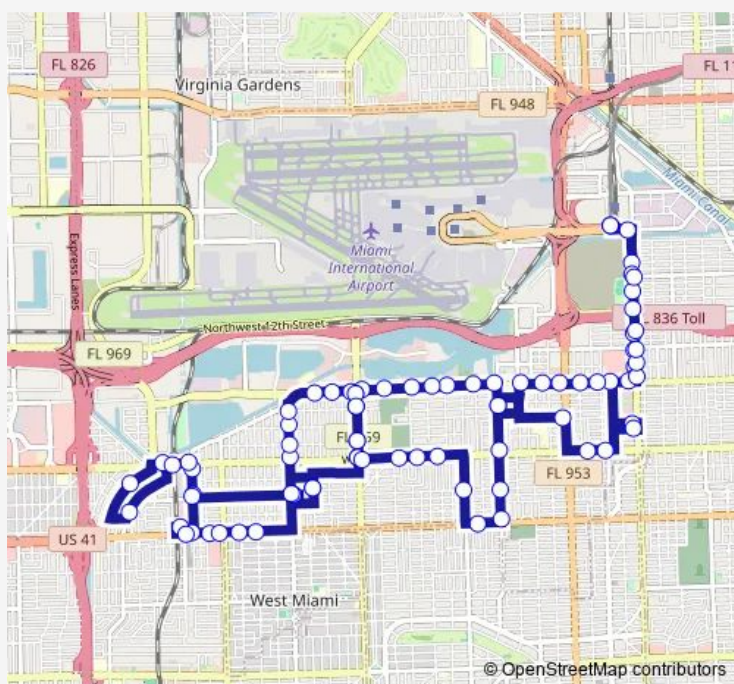

NW 7 ST & NW 51 Av

Route schedule

MIAMI INTERMODAL CENTER — MIAMI INTERMODAL CENTER

Monday	06:30-22:22
Tuesday	06:30-22:22
Wednesday	06:30-22:22
Thursday	06:30-22:22
Friday	06:30-22:22
Saturday	06:30-22:22
Sunday	—

Route info

Direction: MIAMI INTERMODAL CENTER

Stops: 82

Trip Duration: 1 hour 45 min

MIAFLAG — City of Miami - Flagami Route

NW 7 ST & # 5199

NW 7 ST & NW 53 Av

NW 7 ST & # 5505