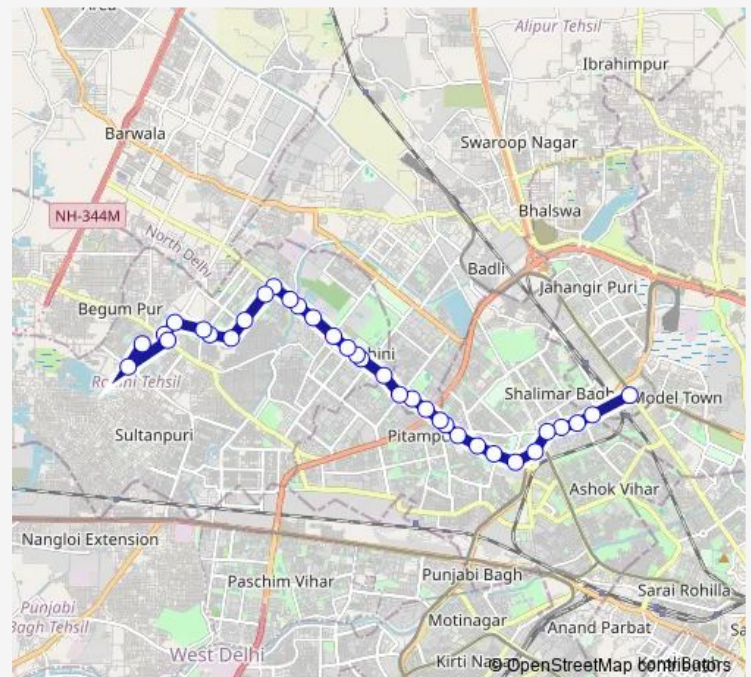

Rajeev Gandhi Cancer Hospital

Rithala Metro Station

Pal Colony

Route schedule

Azadpur Terminal — Rohini Sec 22 Terminal

Monday 08:00-21:30

Tuesday 08:00-21:30

Wednesday 08:00-21:30

Thursday 08:00-21:30

Friday 08:00-21:30

Saturday 08:00-21:30

Sunday 08:00-21:30

Route info

Direction: Azadpur Terminal

Stops: 34

Trip Duration: 1 hour 0 min