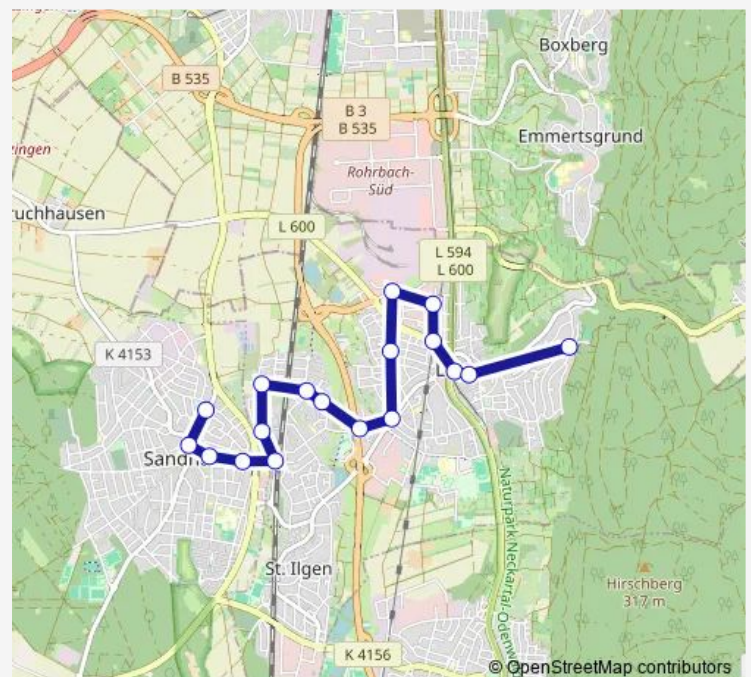

Leimen, Wilhelm-Haug-Straße

Leimen, Stralsunder Ring

Leimen, In der Warthütte

Leimen, Schwetzingen Straße

Leimen, Kurpfalz-Centrum

Route schedule

Sandhausen, Nord — Leimen, Kurpfalz-Centrum

Monday 07:25-13:00

Tuesday 07:25-13:00

Wednesday 07:25-13:00

Thursday 07:25-13:00

Friday 07:25-13:00

Saturday —

Sunday —

Route info

Direction: Sandhausen, Nord

Stops: 17

Trip Duration: 0 hour 27 min

Direction

Sandhausen, Nord — Leimen, Steige

18 stops

[Open route schedule](#)

Sandhausen, Nord

Sandhausen, Altes Rathaus

Saturday 06:05-17:22

Sunday 10:35-17:22

Route info

Direction: Leimen, Steige

Stops: 24

Trip Duration: 0 hour 28 min

Direction

St. Ilgen, Schule — Sandhausen, Altes Rathaus