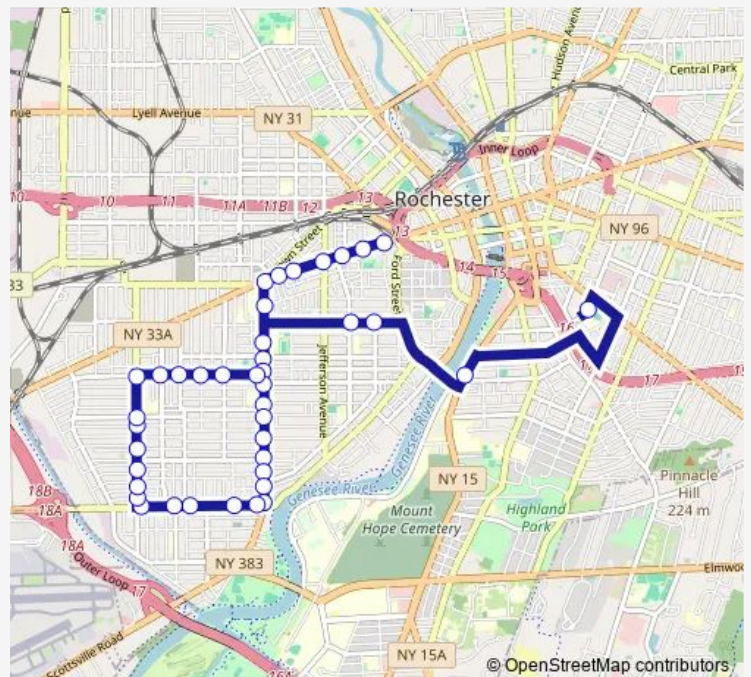

### Direction

Monroe High School — Main & Trowbridge

40 stops

[Open route schedule](#)

- Monroe High School
- Mt Hope & Gregory
- Samuel Mccree & Seward
- Samuel Mccree & Reynolds
- Genesee & Superior
- Genesee & Frost
- Genesee & Arnett
- Genesee & Aldine
- Genesee & Aberdeen
- Genesee & Melrose
- Genesee & Elmdorf
- Genesee & Sawyer
- Genesee & Monica
- Genesee & Barton
- Genesee & Brooks
- Brooks Landing
- Brooks & Millbank
- Brooks & Maxwell
- Brooks & Burlington
- Brooks & Thurston
- Thurston & Ernestine

### Route schedule

Monroe High School — Main & Trowbridge

Monday	15:40
Tuesday	15:40
Wednesday	15:40
Thursday	15:40
Friday	12:10-15:40
Saturday	—
Sunday	—

### Route info

Direction: Monroe High School

Stops: 40

Trip Duration: 0 hour 47 min

758 — Genesee-19th Ward SE/Monroe

Thurston & Dunbar

Thurston & Enterprise

Thurston & Flanders

## Route schedule

Main &amp; Trowbridge — Pearl &amp; Alexander

Monday 07:40

Tuesday 07:40

Wednesday 07:40

Thursday 07:40

Friday 07:40

Saturday —