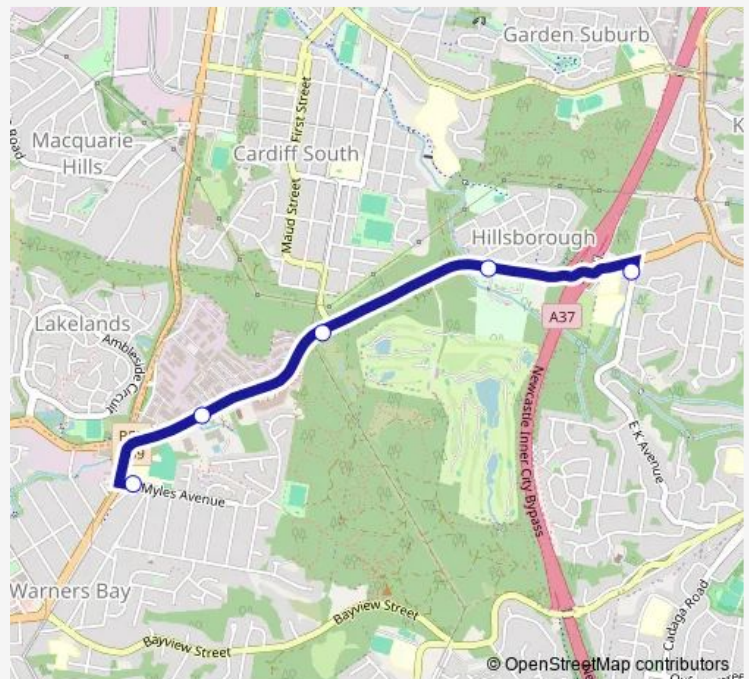

## School Bus 758 Hillsborough Rd and Waratah Ave to Warners Bay High School

[Go to website](#)

### Direction

Waratah Av Before Hillsborough Rd — Warners Bay High School, Myles Av

4 stops

[Open route schedule](#)

Waratah Av Before Hillsborough Rd

Hillsborough Rd Opp Chadwick St

Hillsborough Rd Before King St

### Route schedule

Waratah Av Before Hillsborough Rd — Warners Bay High School, Myles Av

Monday 08:35

Tuesday 08:35

Wednesday 08:35

Thursday 08:35

Friday 08:35

Saturday —

### Route info

Direction: Waratah Av Before Hillsborough Rd

Stops: 4

Trip Duration: 0 hour 8 min

758 School Bus time schedules and route maps are available in an offline PDF at [busmaps.com](https://busmaps.com). Use the [busmaps.com](https://busmaps.com) website to see live bus times, train schedule or subway schedule, and step-by-step directions for all public transit in Newcastle