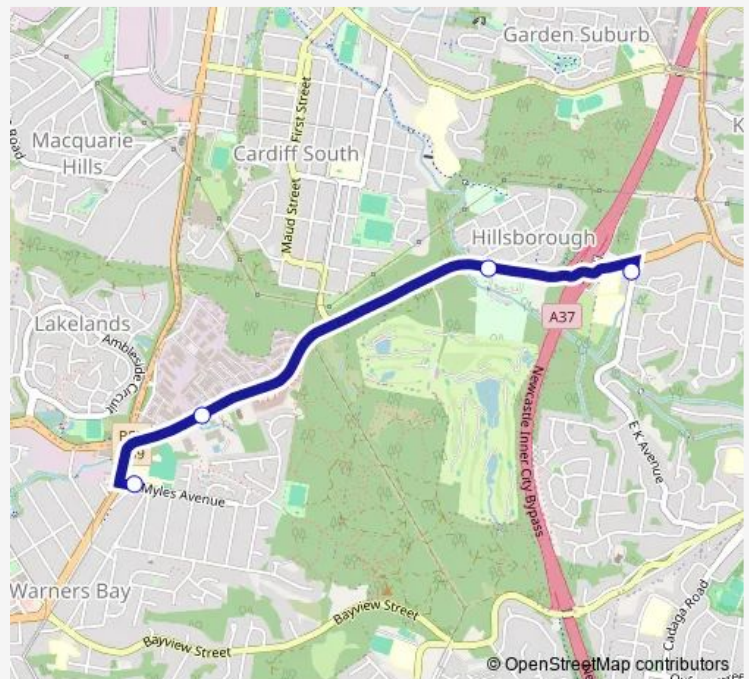

School Bus 758 Hillsborough Rd and Waratah Ave to Warners Bay High School

[Go to website](#)

Direction

Waratah Av Before Hillsborough Rd — Warners Bay High School, Myles Av

4 stops

[Open route schedule](#)

Waratah Av Before Hillsborough Rd

Hillsborough Rd Opp Chadwick St

Hillsborough Rd Before King St

Warners Bay High School, Myles Av

Route schedule

Waratah Av Before Hillsborough Rd — Warners Bay High School, Myles Av

Monday	08:35
Tuesday	08:35
Wednesday	08:35
Thursday	08:35
Friday	08:35
Saturday	—
Sunday	—

Route info

Direction: Waratah Av Before Hillsborough Rd

Stops: 4

Trip Duration: 0 hour 8 min

758 School Bus time schedules and route maps are available in an offline PDF at busmaps.com. Use the busmaps.com website to see live bus times, train schedule or subway schedule, and step-by-step directions for all public transit in Newcastle