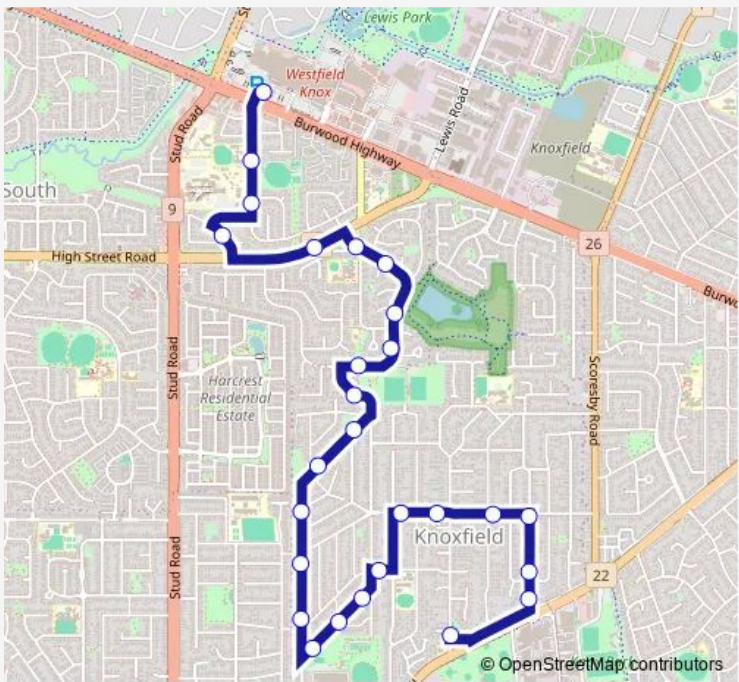

Bus 758 Knoxfield - Knox City Sc

[Go to website](#)

Direction
 Knox City SC/Burwood Hwy (Wantirna South) — Knox PI/Kathryn Rd (Knoxfield)
 16 stops
[Open route schedule](#)

- Knox City SC/Burwood Hwy (Wantirna South)
- Wantirna South PS/Tyner Rd (Wantirna South)
- Hawksburn Cres/Wolf St (Wantirna South)
- Wolf St/High Street Rd (Wantirna South)
- Townview Ave/Wallace Rd (Wantirna South)
- Witken Ave/Wallace Rd (Wantirna South)
- Olney Ct/Allister Ave (Knoxfield)
- Allister Ave/O'Connor Rd (Knoxfield)
- Rodney Dr/O'Connor Rd (Knoxfield)
- Sandra Ct/O'Connor Rd (Knoxfield)
- Anne Rd/O'Connor Rd (Knoxfield)
- Laura Rd/O'Connor Rd (Knoxfield)
- Allister Cl/Laura Rd (Knoxfield)
- Carrington Primary School/Laura Rd (Knoxfield)
- Janden Cl/Kathryn Rd (Knoxfield)
- Knox PI/Kathryn Rd (Knoxfield)

Route schedule
 Knox City SC/Burwood Hwy (Wantirna South) — Knox PI/Kathryn Rd (Knoxfield)

Monday	08:55-17:43
Tuesday	08:55-17:43
Wednesday	08:55-17:43
Thursday	08:55-17:43
Friday	08:55-17:43
Saturday	—
Sunday	—

Route info
 Direction: Knox City SC/Burwood Hwy (Wantirna South)
 Stops: 16
 Trip Duration: 0 hour 15 min

Direction

Knox Pl/Kathryn Rd (Knoxfield) — Knox City SC/Burwood Hwy (Wantirna South)

27 stops

[Open route schedule](#)

Route info

Direction: Knox Pl/Kathryn Rd (Knoxfield)

Stops: 27

Trip Duration: 0 hour 22 min

Landsdale Cres/Tyner Rd (Wantirna South)

Wantirna South PS/Tyner Rd (Wantirna South)

Knox City SC/Burwood Hwy (Wantirna South)