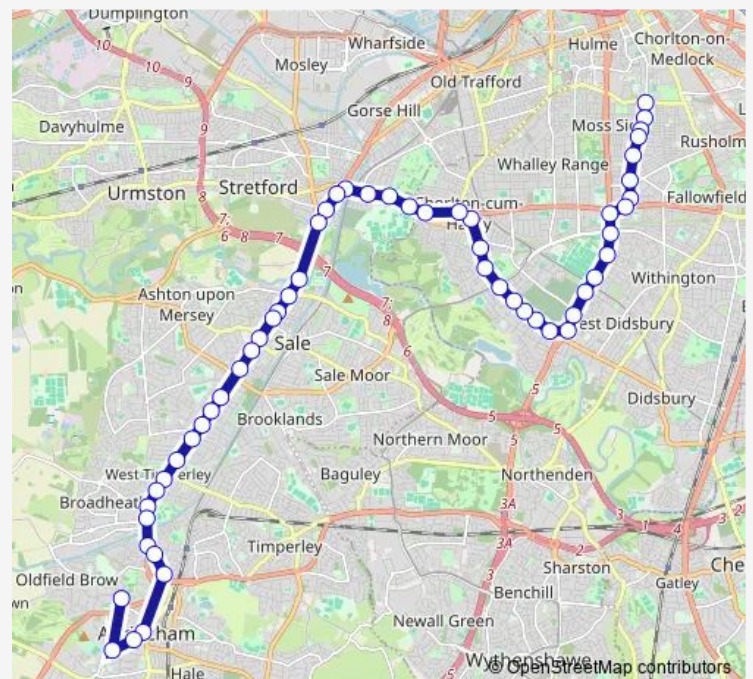

Thursday 07:00

Friday 07:00

Saturday —

Sunday —

Route info

Direction: Moss Lane East

Stops: 55

Trip Duration: 1 hour 25 min

Marks and Spencer

Broadoaks Road

Vine Inn

Raglan Road

Homelands Road

Beechfield

Eastway

The Drive

Route schedule

Stamford Road — Great Western Street

Monday 15:45

Tuesday 15:45

Wednesday 15:45

Thursday 15:45

Friday 15:45

Saturday —

Sunday —

Route info

Direction: Stamford Road

Stops: 54

Trip Duration: 1 hour 14 min

Norwood Road

Longford Park

Alderfield Road