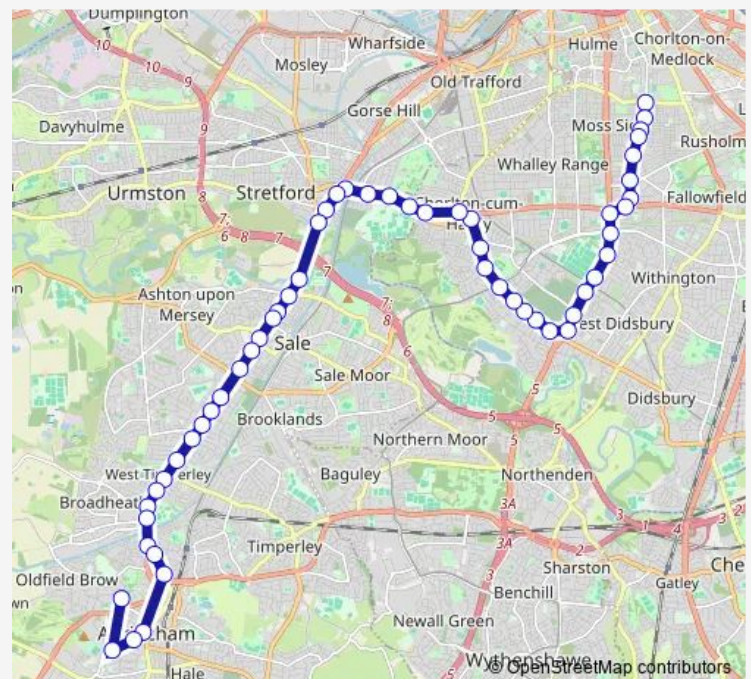

### Route schedule

Moss Lane East — Loreto Grammar School

Monday 07:00

Tuesday 07:00

Wednesday 07:00

Thursday 07:00

Friday 07:00

Saturday —

### Route info

Direction: Moss Lane East

Stops: 55

Trip Duration: 1 hour 25 min

758 — Altrincham Grammar - Moss Side

Chorlton Bus Station

Groby Road

Brundretts Road

## Route schedule

Stamford Road — Great Western Street

Monday 15:45

Tuesday 15:45

Wednesday 15:45

Thursday 15:45

Friday 15:45

Saturday —

## Route info

Direction: Stamford Road

Stops: 54

Trip Duration: 1 hour 14 min

Norwood Road

Longford Park

Alderfield Road

Ryebank Road